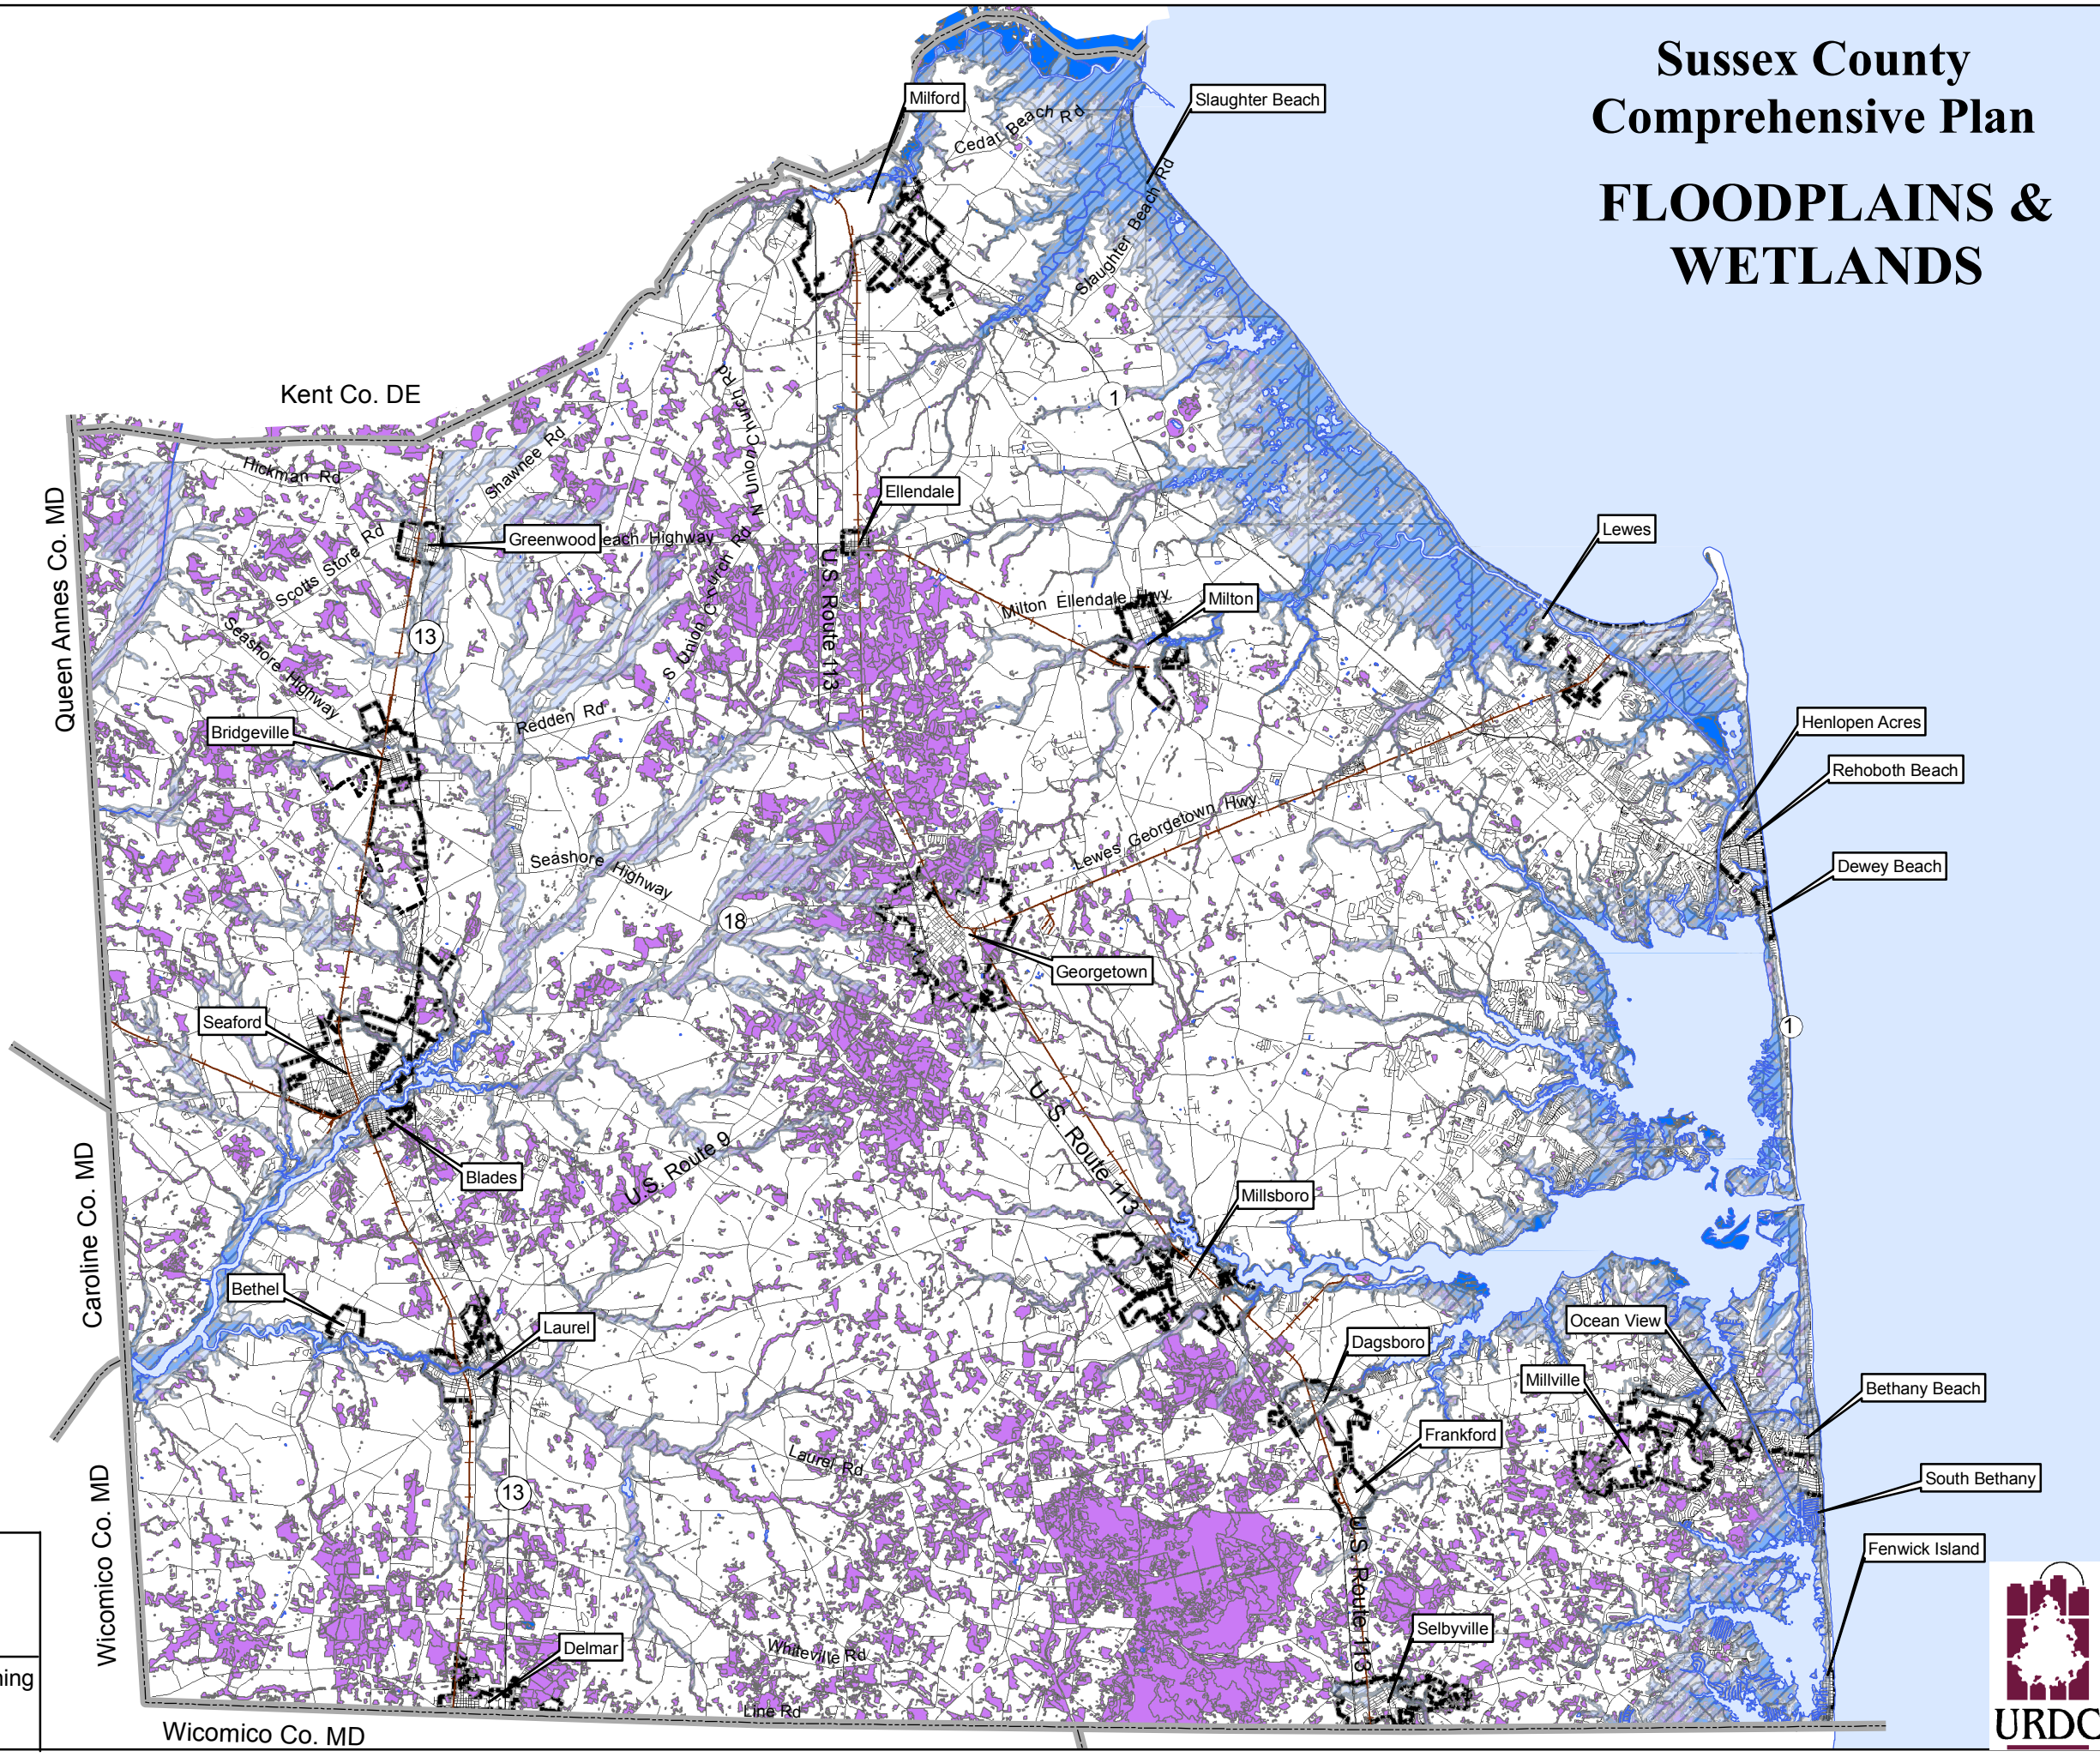

Sussex County Comprehensive Plan FLOODPLAINS & WETLANDS

-  100 Year Floodplains
-  Tidal Wetlands
-  Non-tidal Wetlands

Base Map Provided By: **Source:**DNREC; DE Office of Planning
Sussex County Mapping Department
Sussex Co. Mapping Dept.