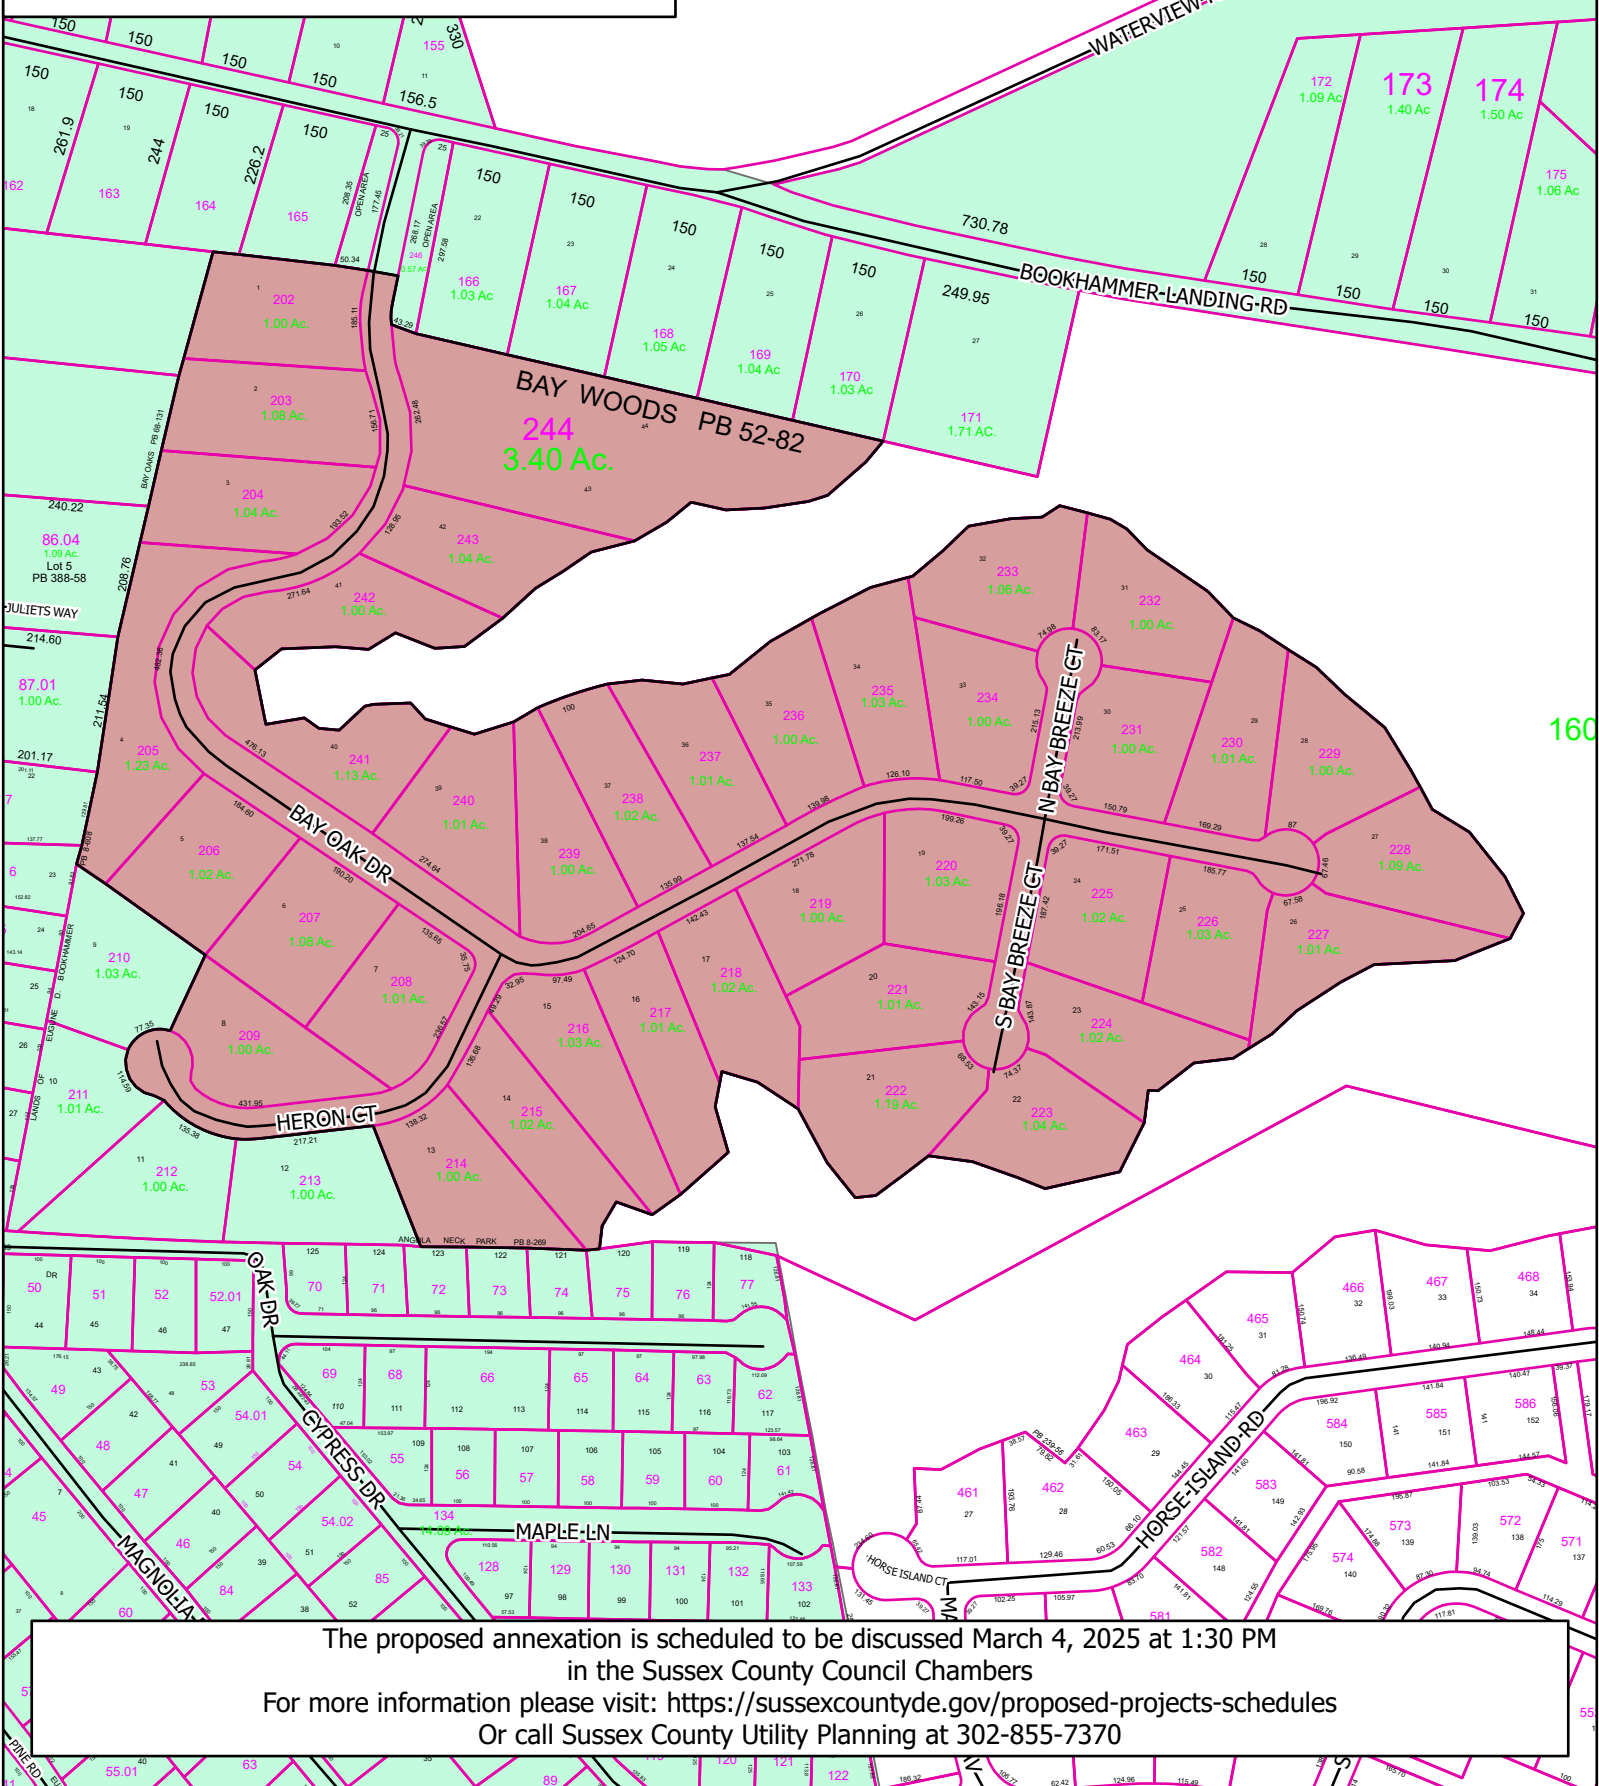

PROPOSED ANNEXATION Bay Oaks

Existing SSD Bay Oaks

0 90 180 360
Feet
Map created: 1/31/2025

The proposed annexation is scheduled to be discussed March 4, 2025 at 1:30 PM
in the Sussex County Council Chambers