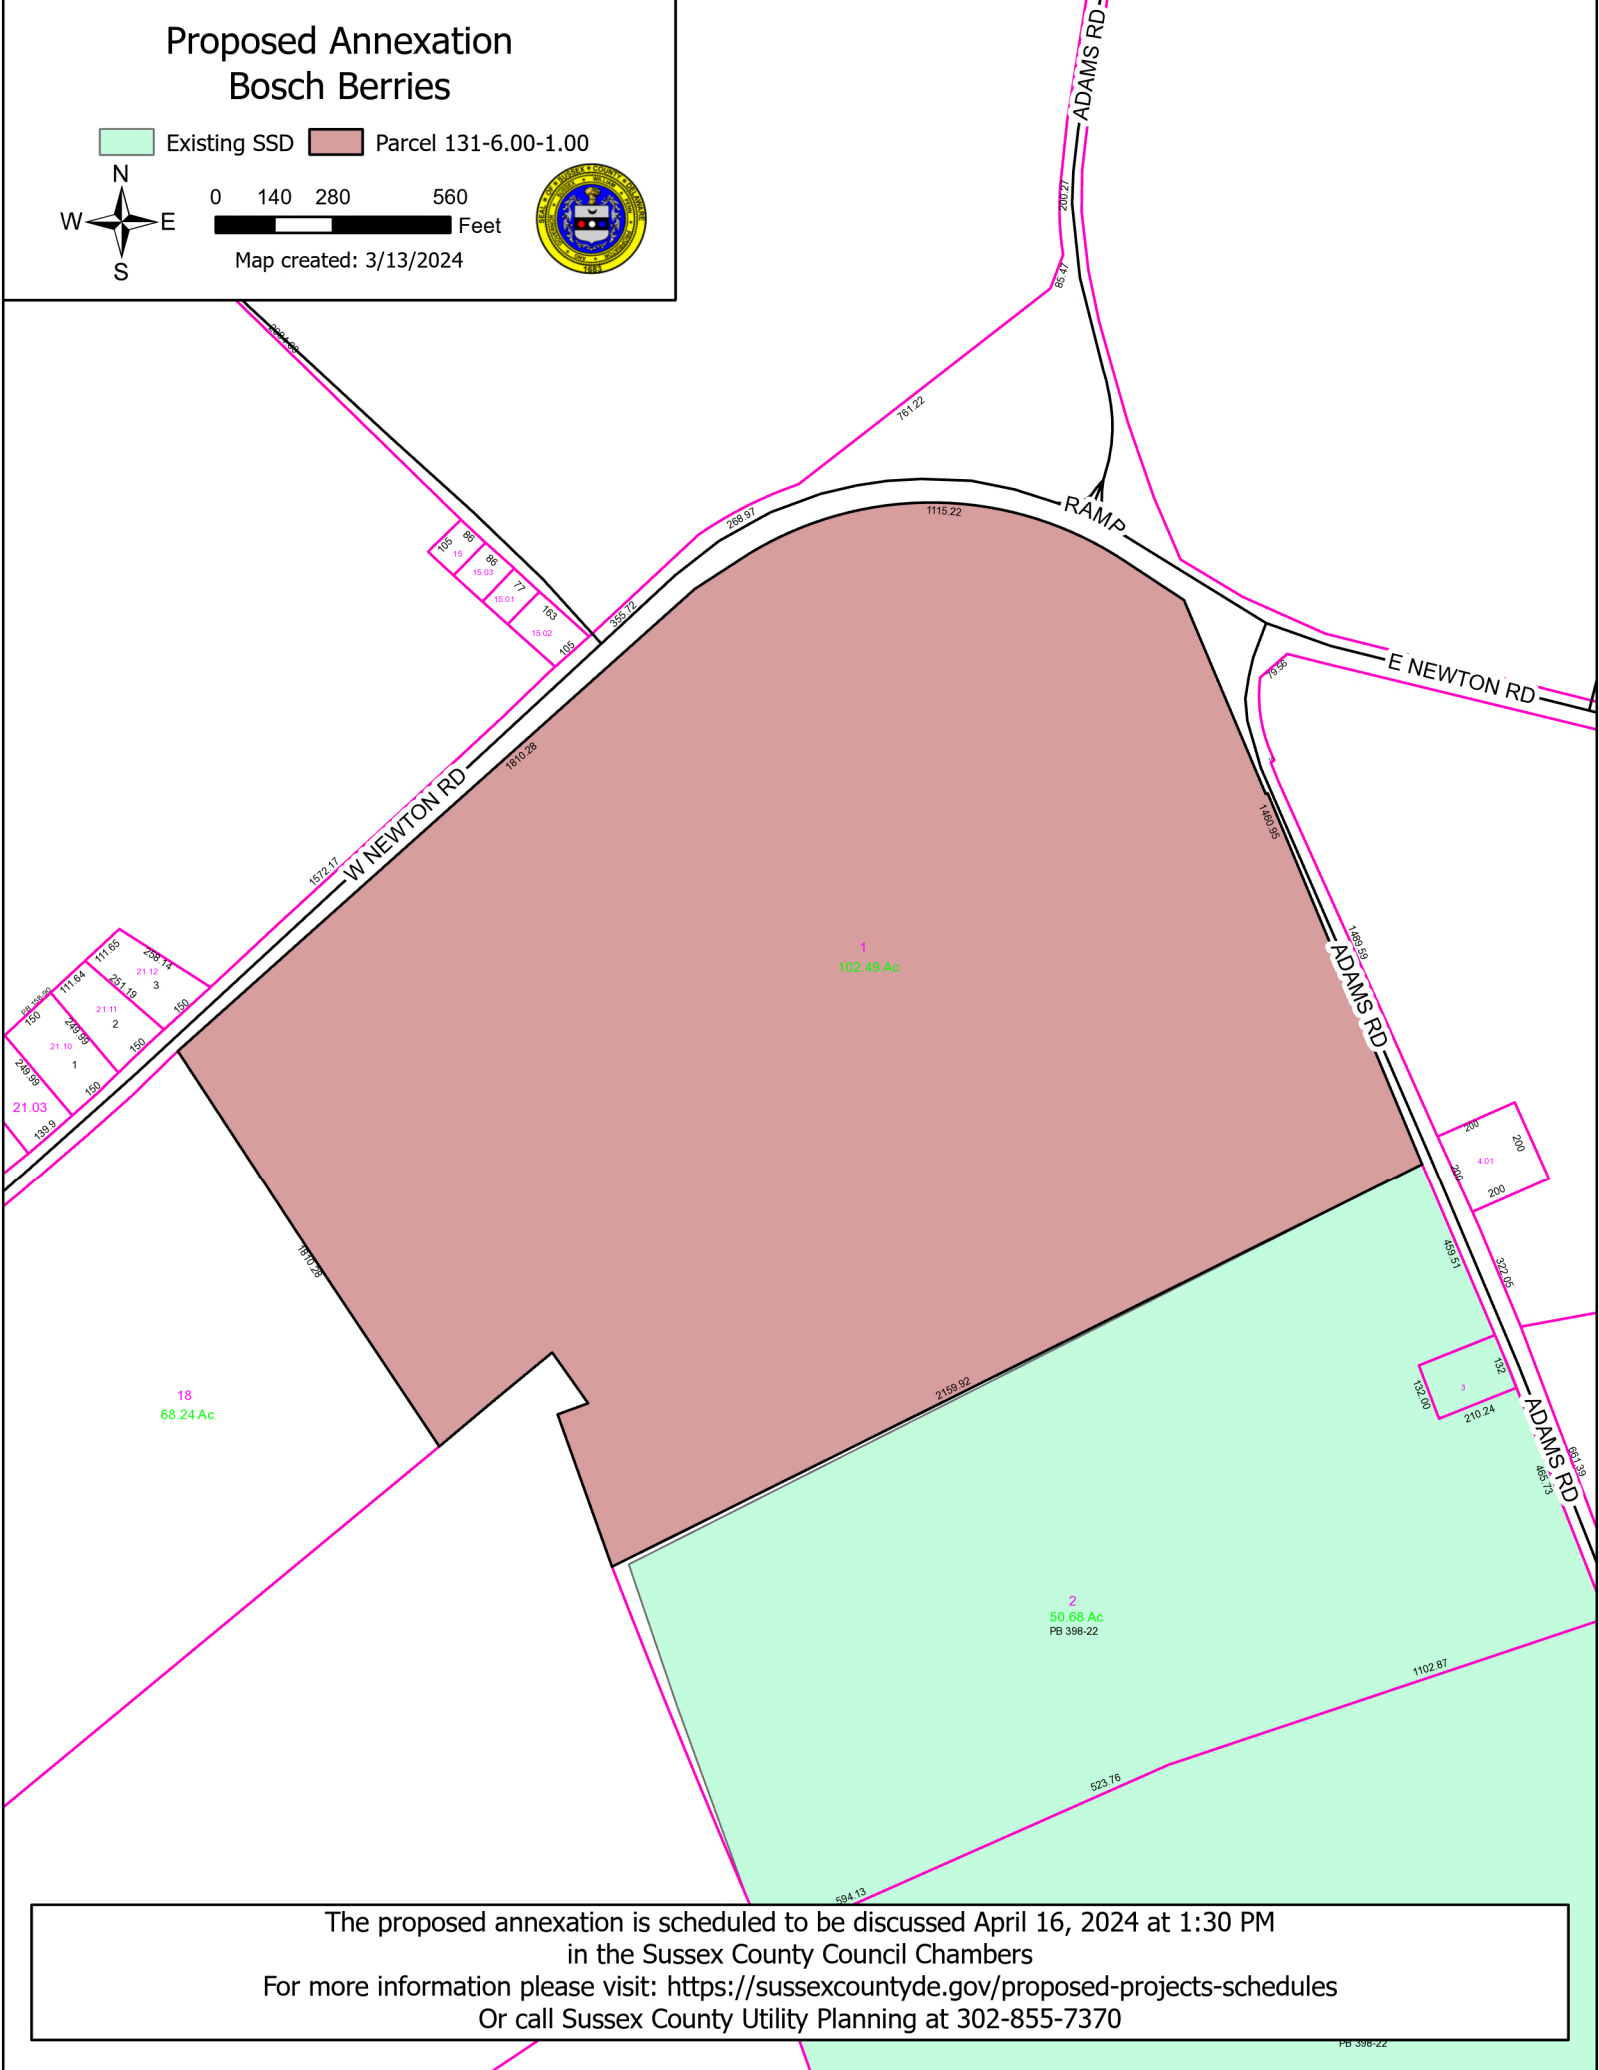

# Proposed Annexation Bosch Berries

Existing SSD Parcel 131-6.00-1.00

0 140 280 560 Feet

Map created: 3/13/2024

The proposed annexation is scheduled to be discussed April 16, 2024 at 1:30 PM  
in the Sussex County Council Chambers