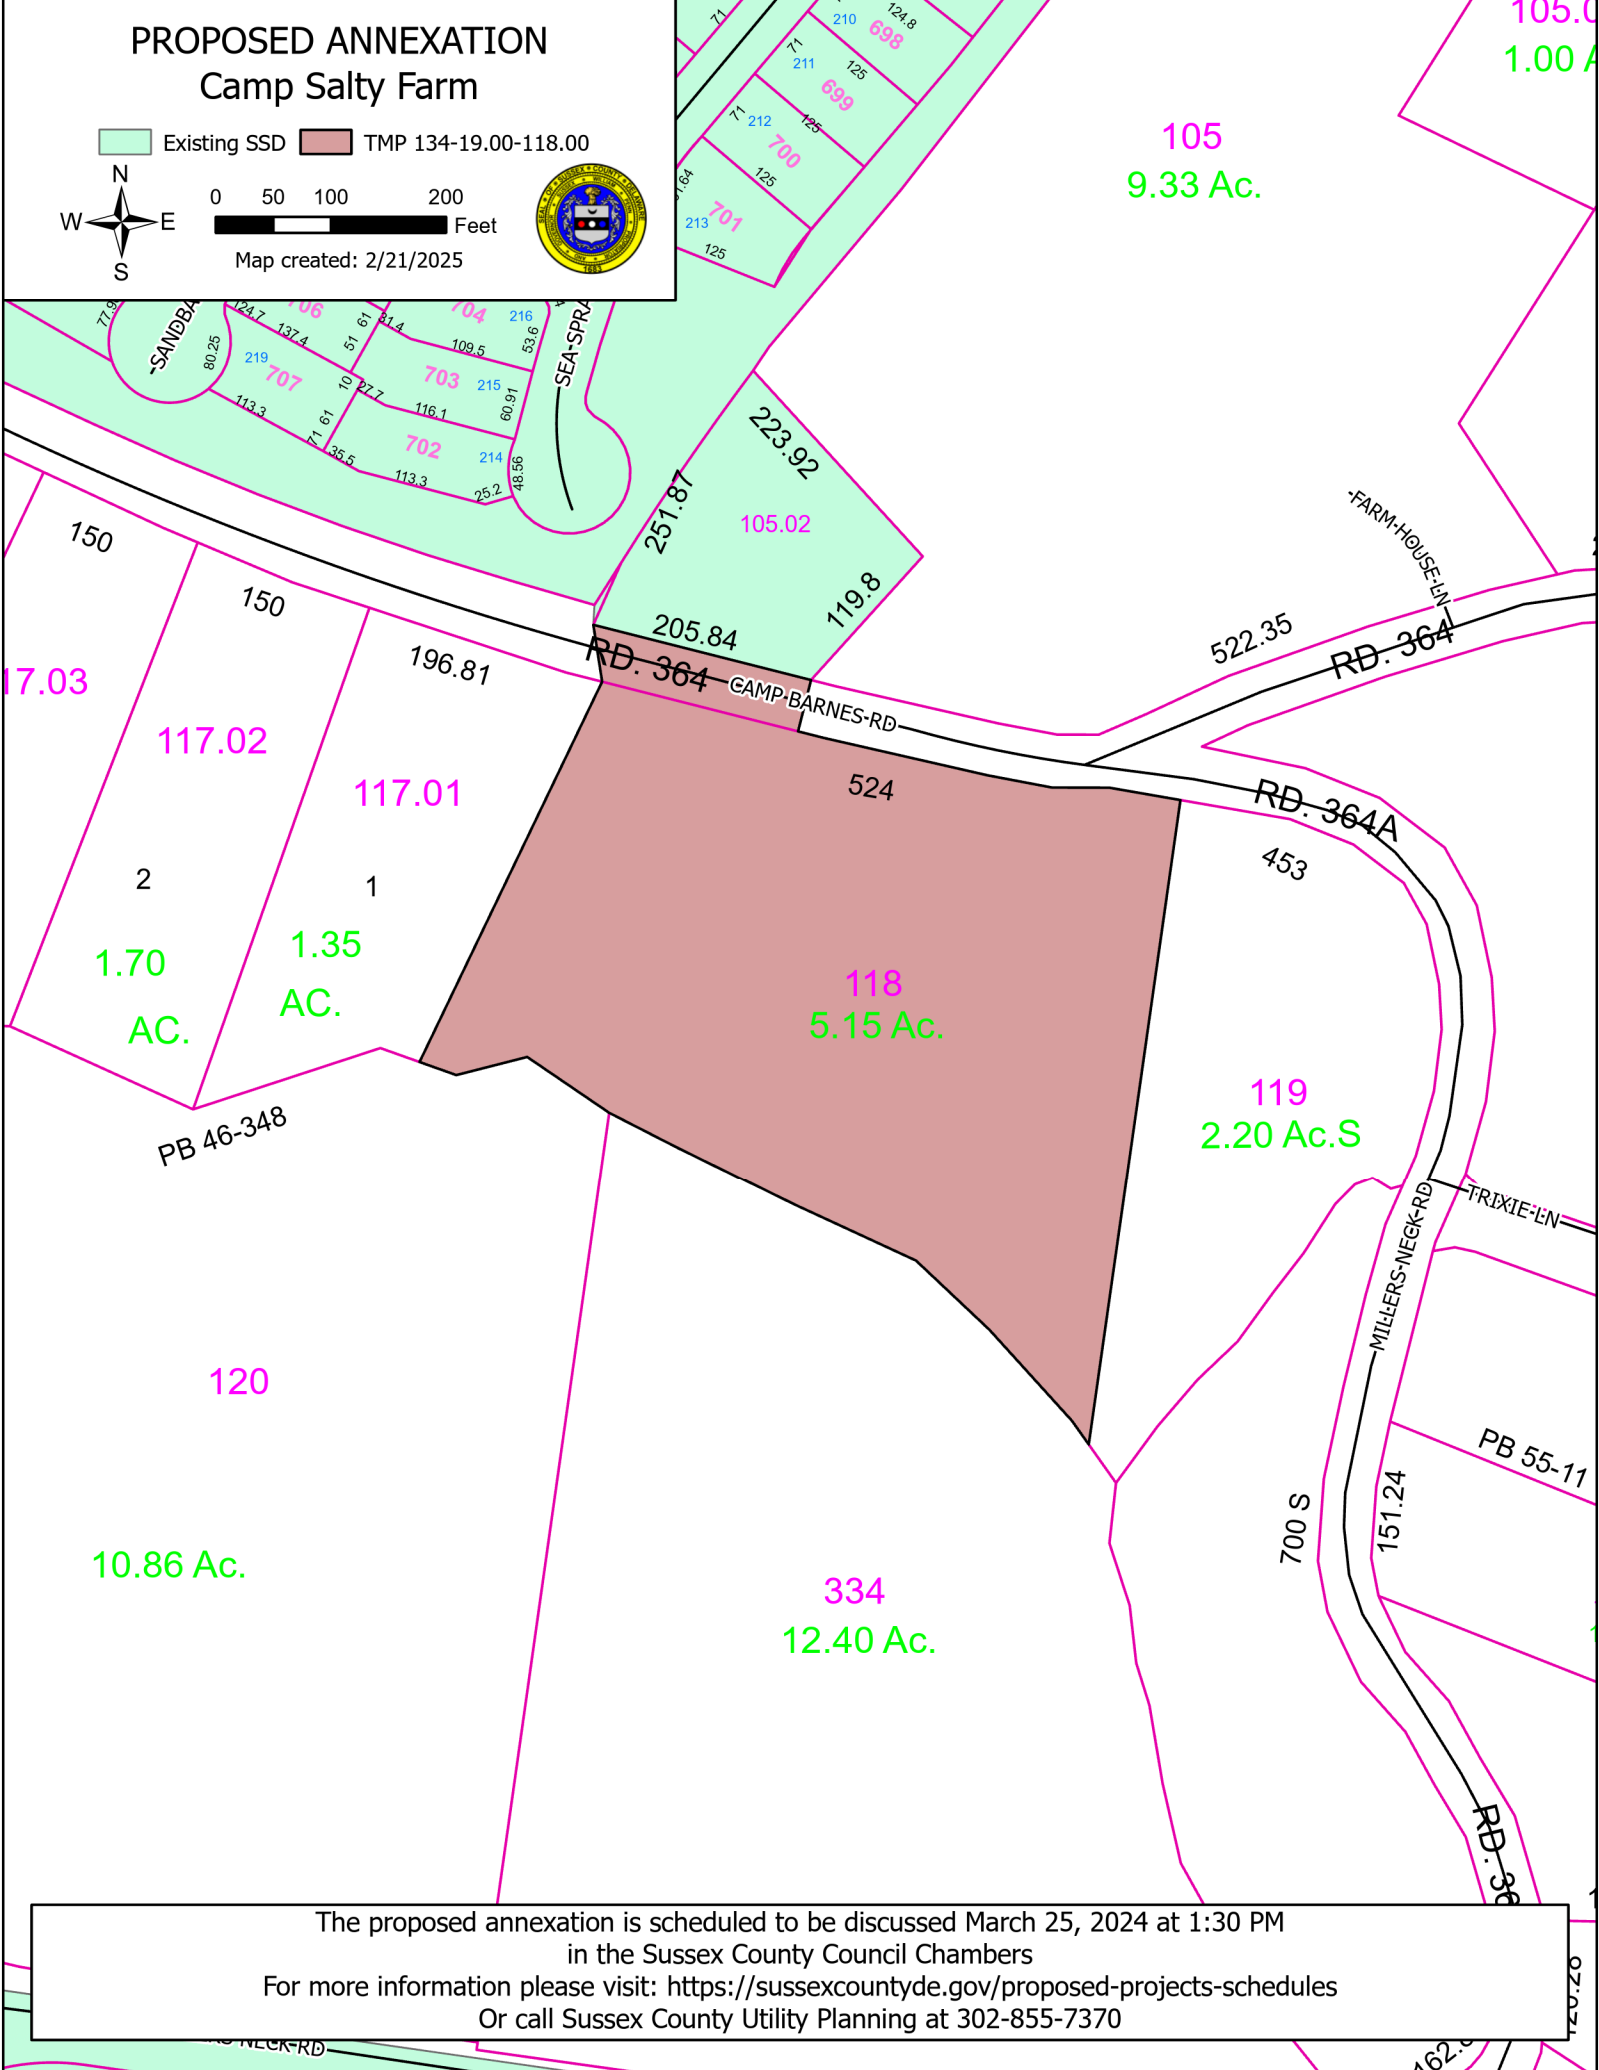

PROPOSED ANNEXATION Camp Salty Farm

Existing SSD TMP 134-19.00-118.00

0 50 100 200
Feet

Map created: 2/21/2025

The proposed annexation is scheduled to be discussed March 25, 2024 at 1:30 PM
in the Sussex County Council Chambers