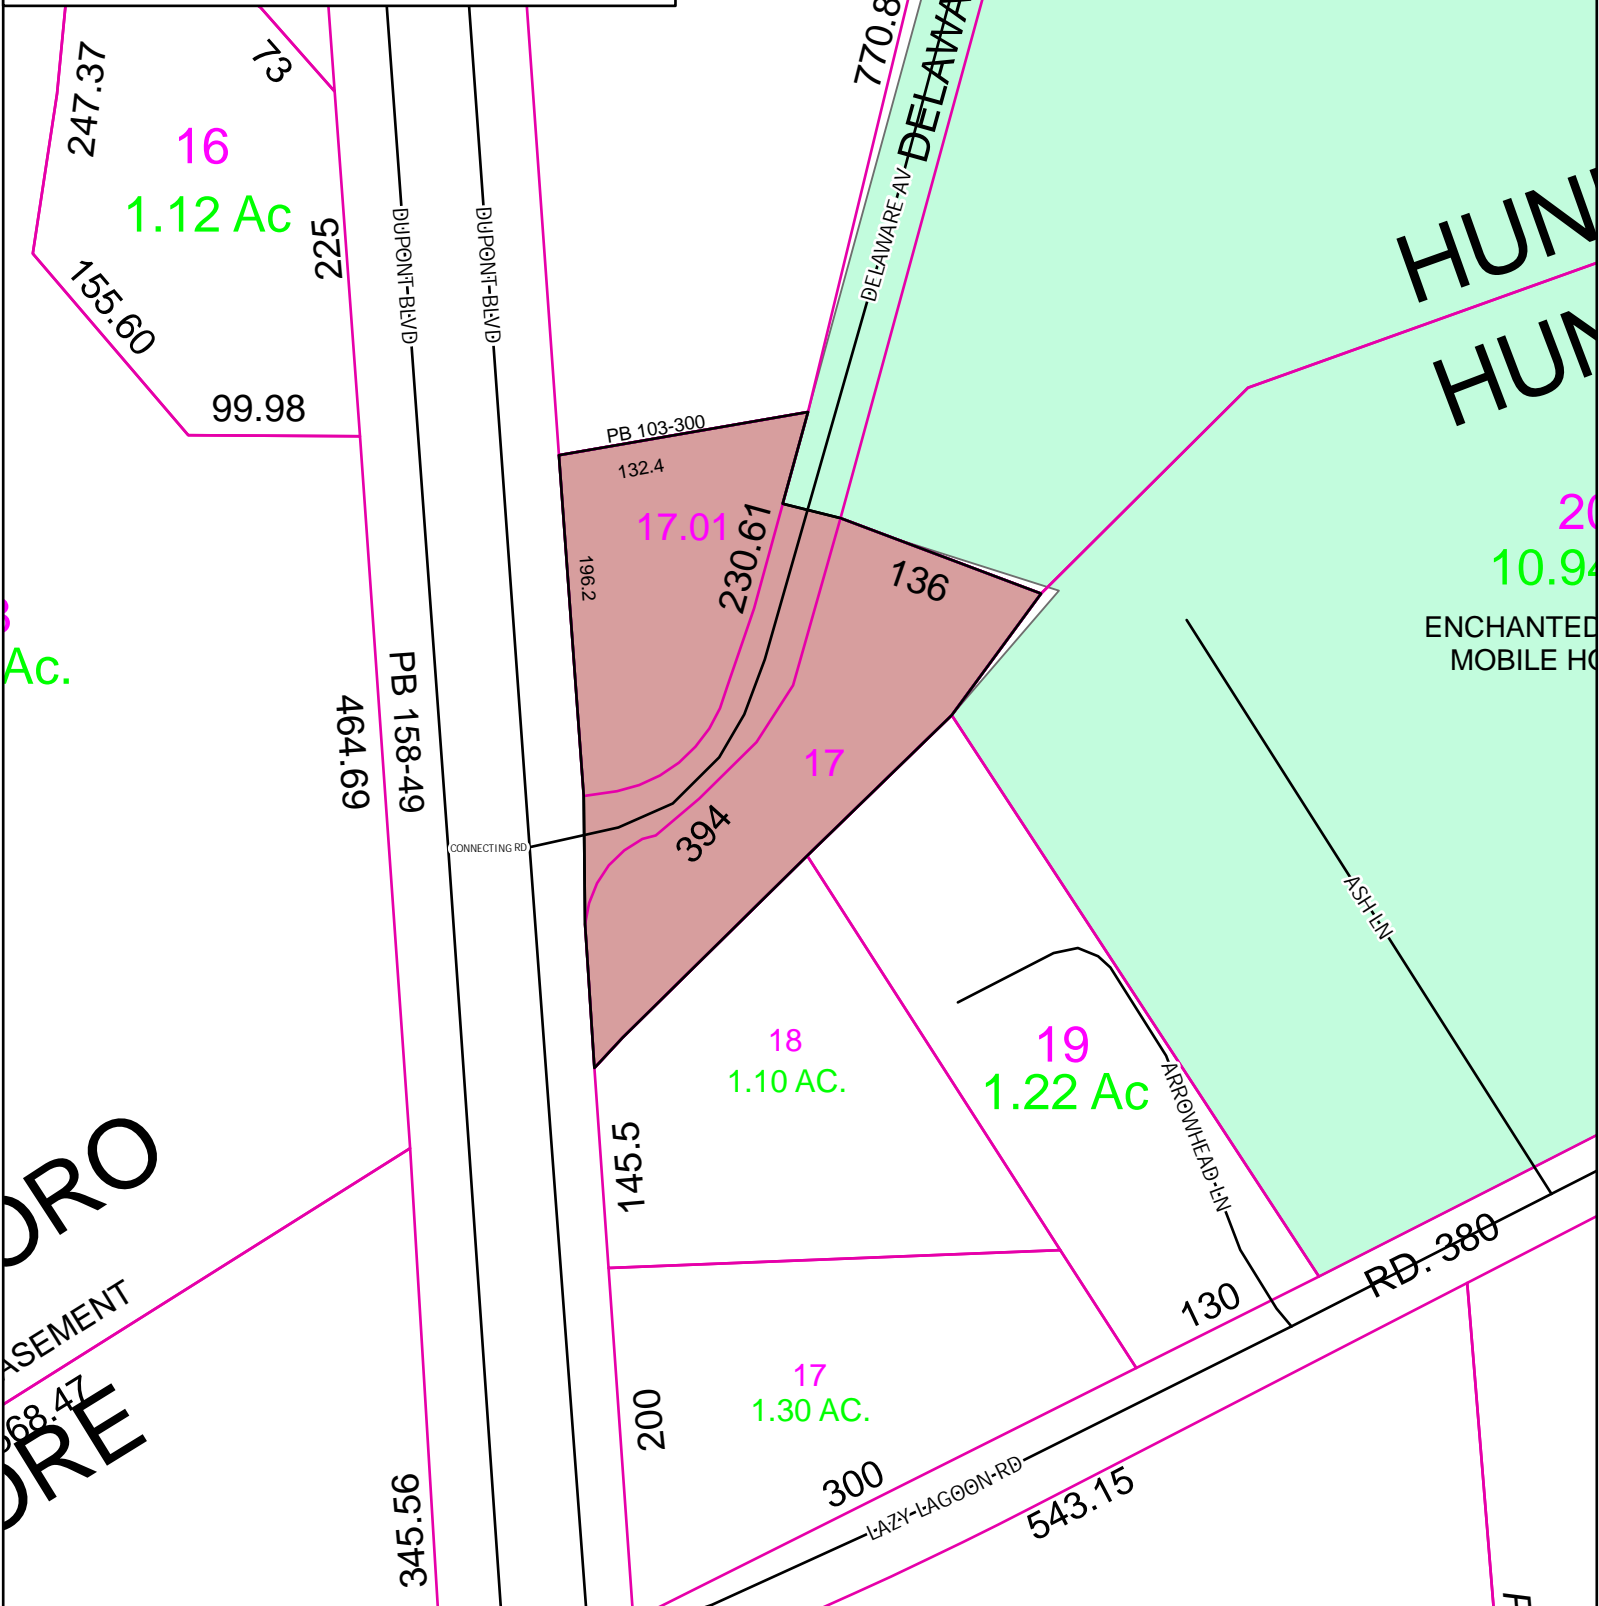

PROPOSED ANNEXATION
Delmarva Land Co.

Existing SSD ■ TMP 433-11.00-17.00 & 17.01

Map created: 12/27/2024

The proposed annexation is scheduled to be discussed on Tuesday, February 25, 2025
at 1:30 PM in the Sussex County Council Chambers
For more information please visit: <https://sussexcountyde.gov/proposed-projects-schedules>
Or call Sussex County Utility Planning at 302-855-7370