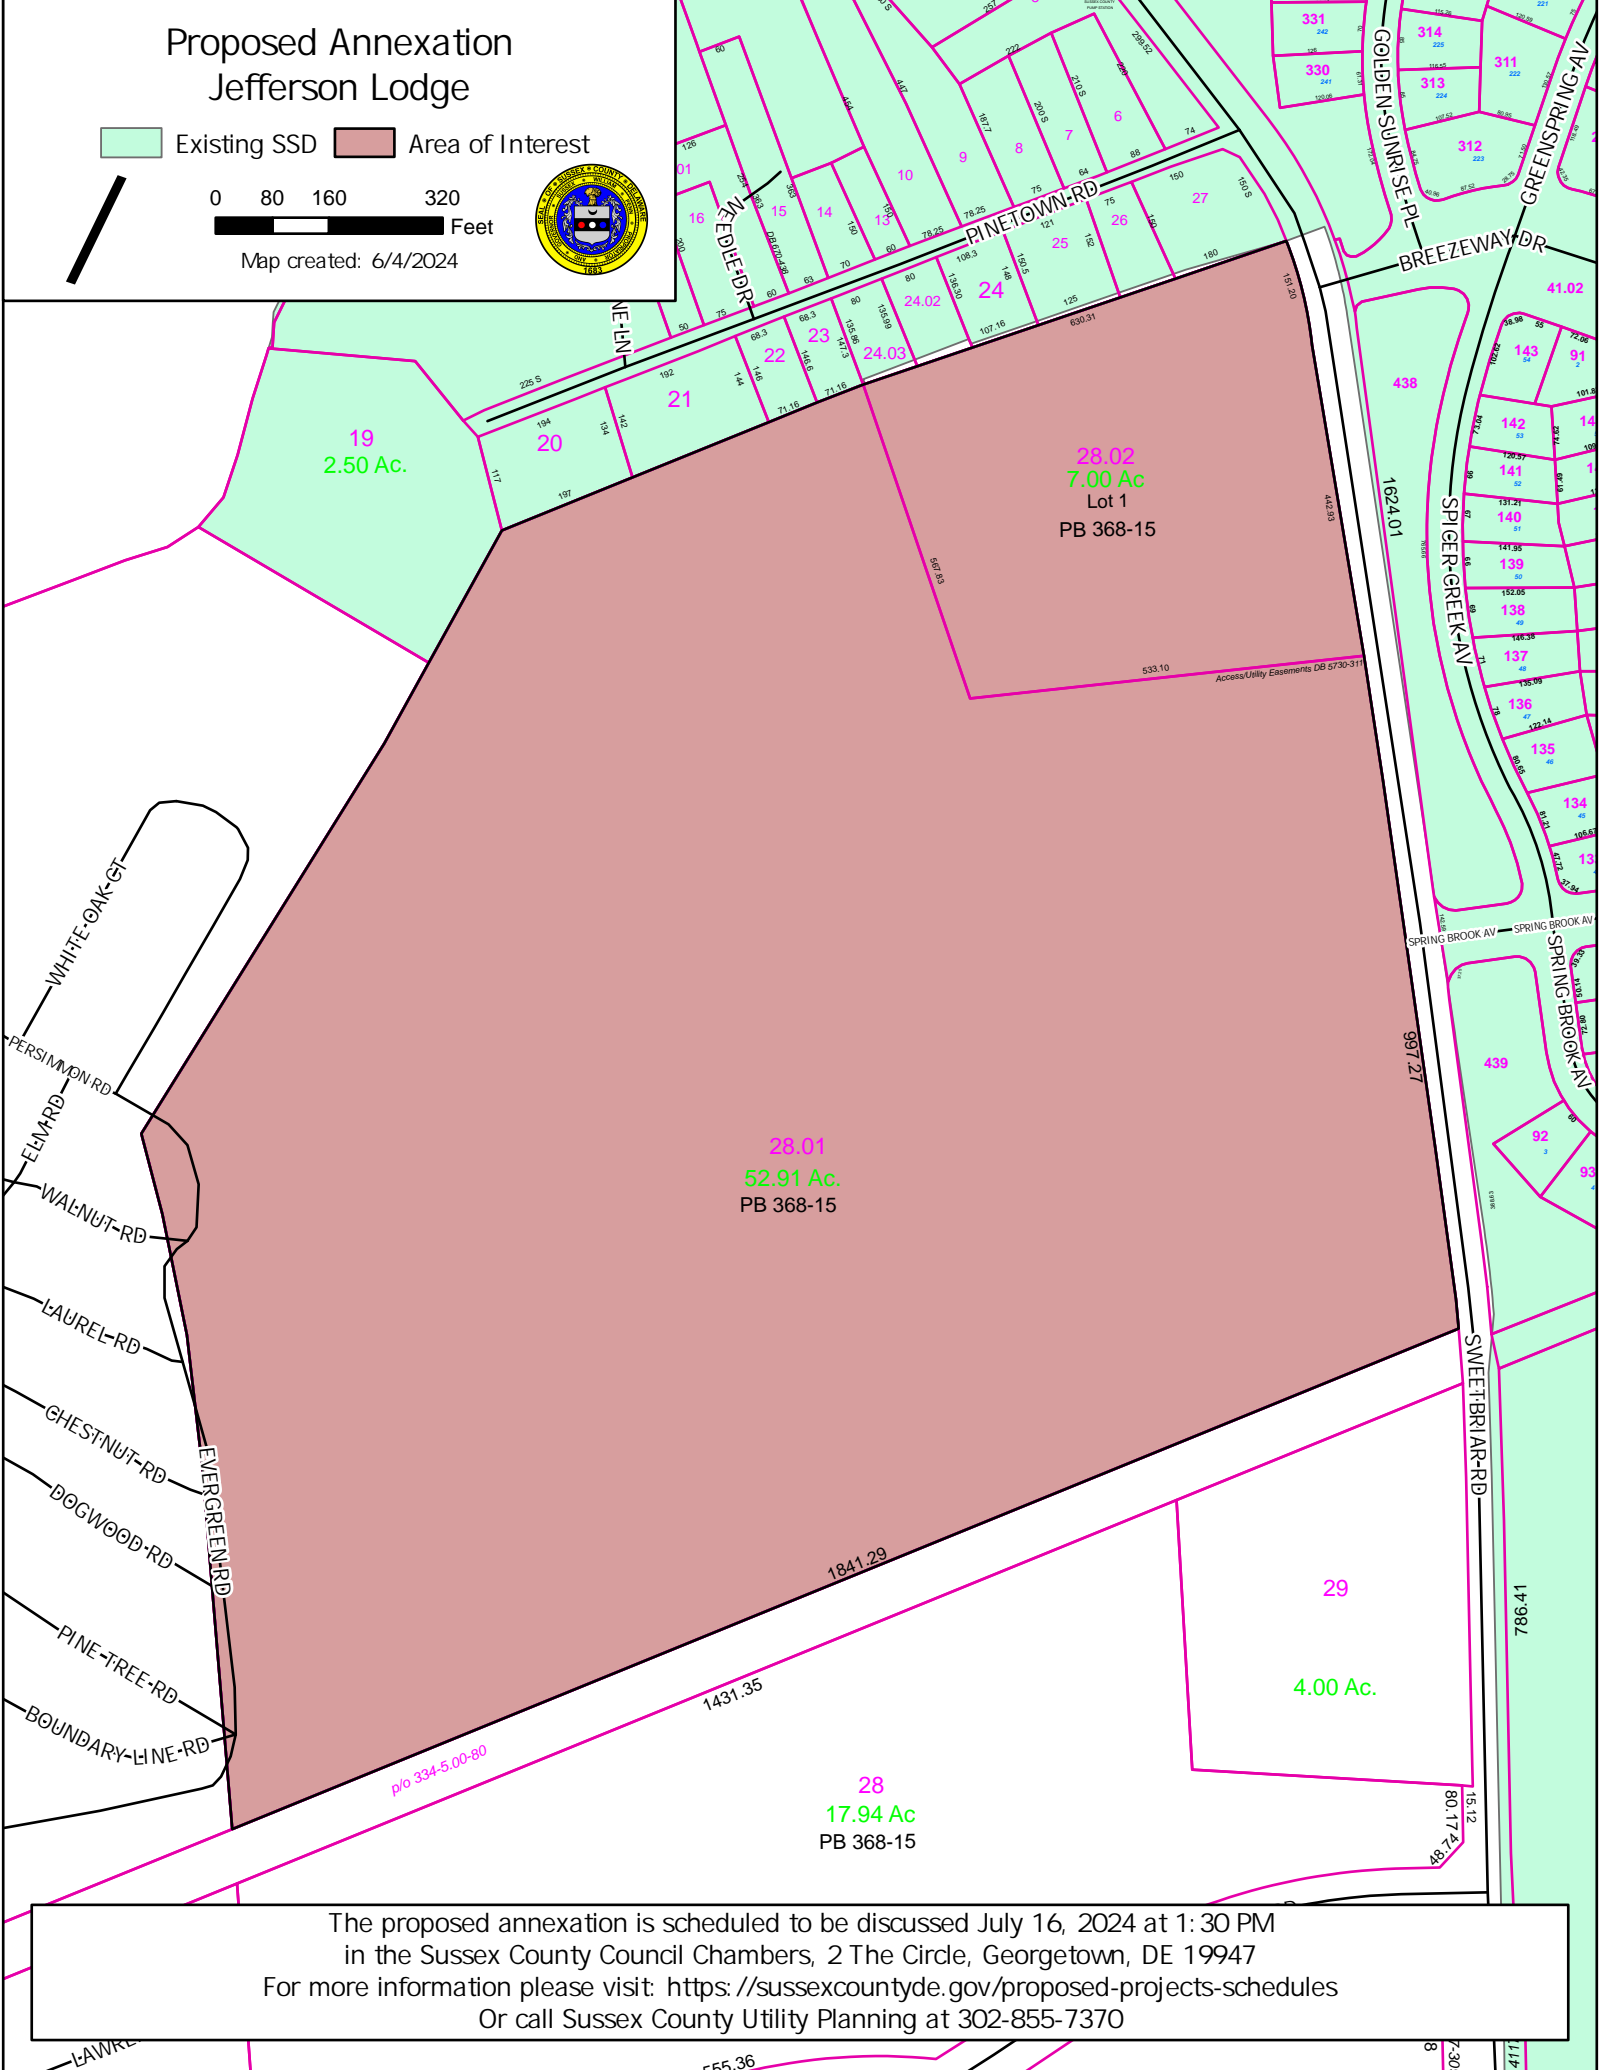

Proposed Annexation Jefferson Lodge

Existing SSD Area of Interest

Map created: 6/4/2024

The proposed annexation is scheduled to be discussed July 16, 2024 at 1:30 PM
 in the Sussex County Council Chambers, 2 The Circle, Georgetown, DE 19947
 For more information please visit: <https://sussexcountyde.gov/proposed-projects-schedules>
 Or call Sussex County Utility Planning at 302-855-7370