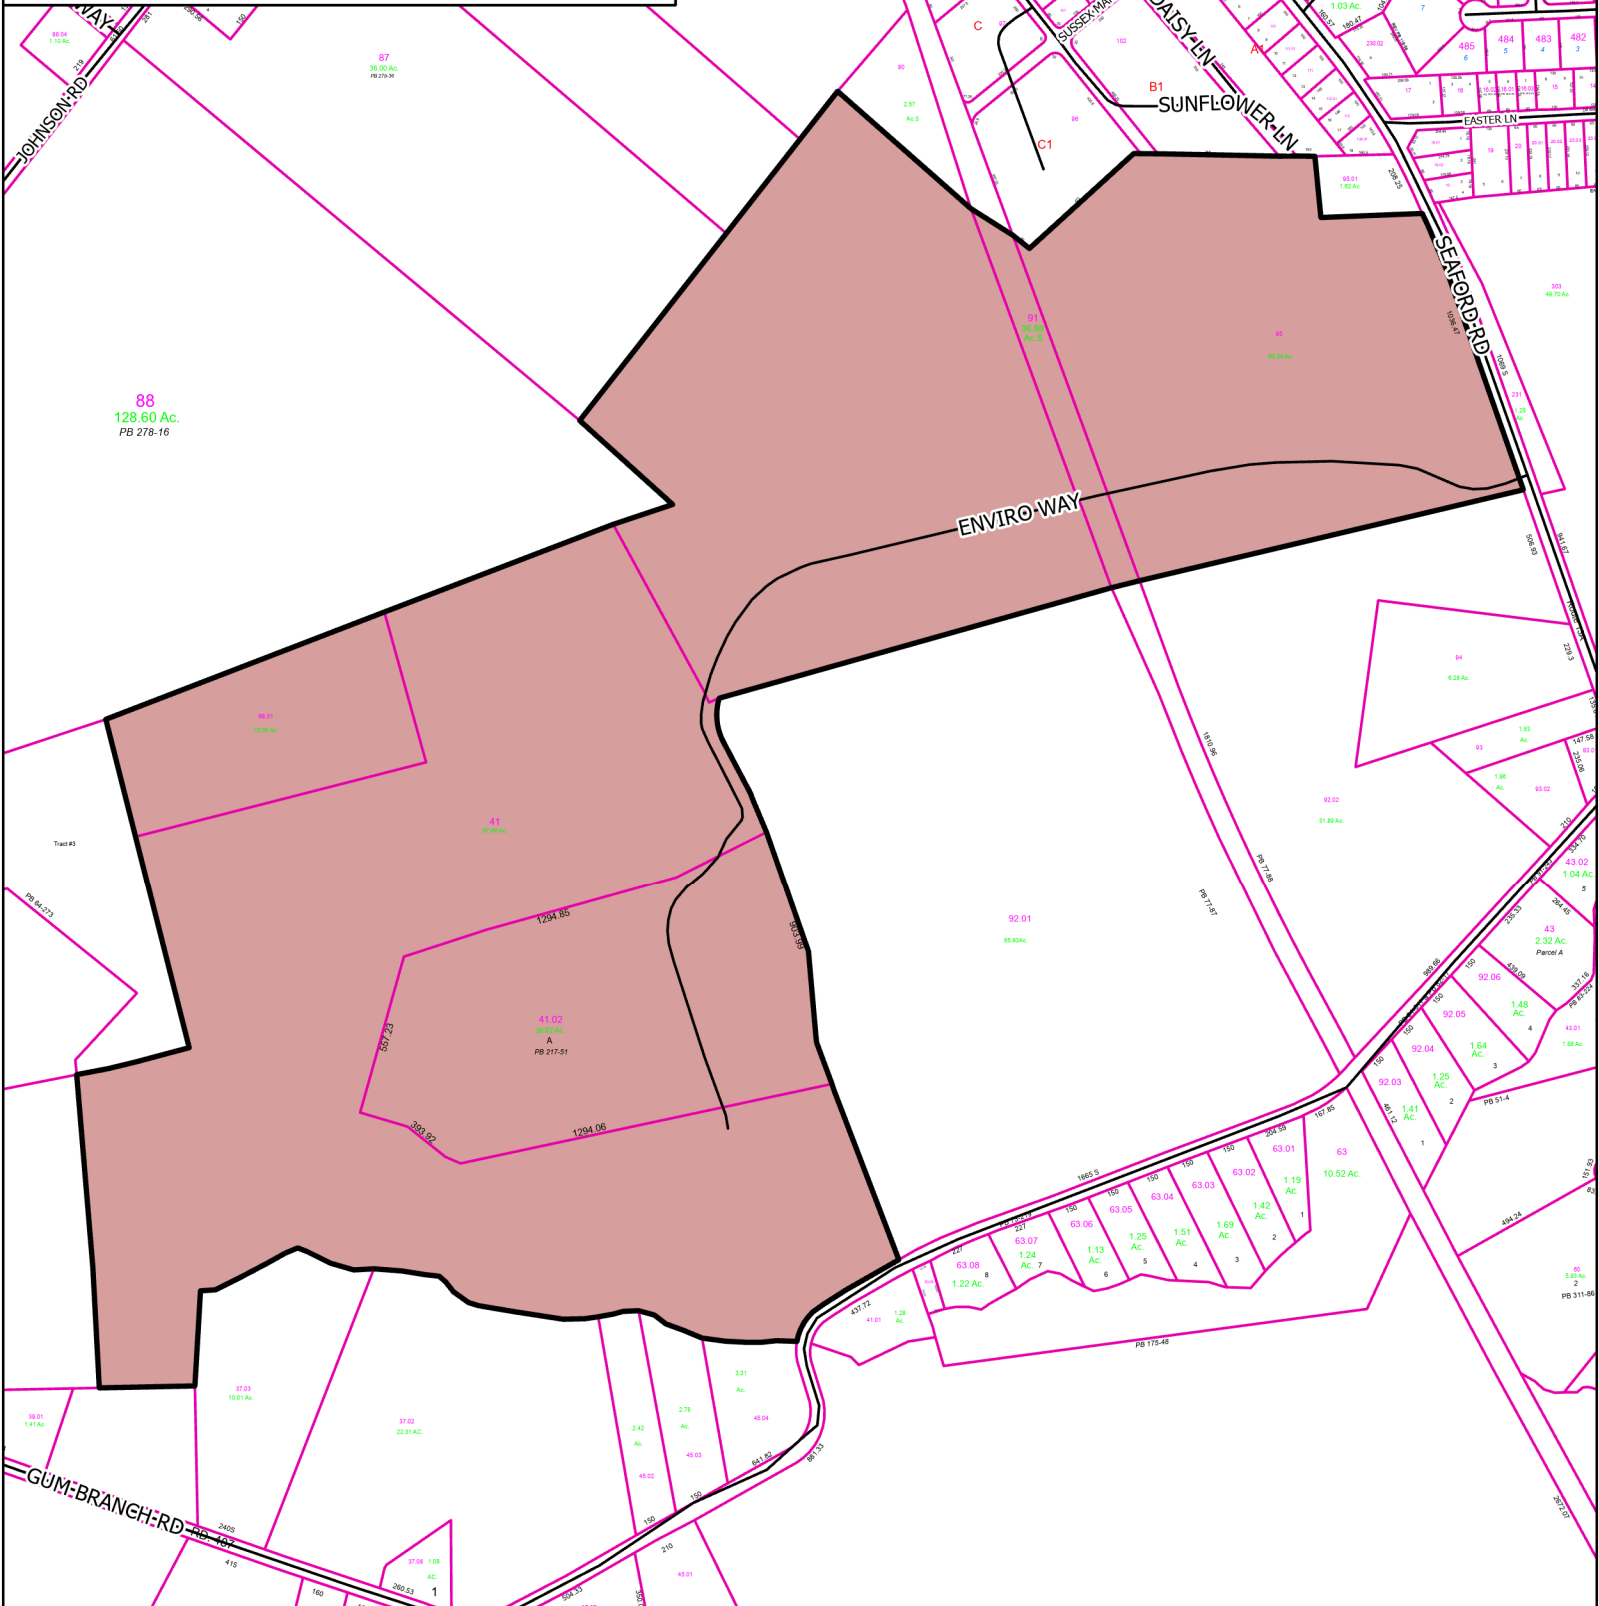

PROPOSED ANNEXATION South Blades - New SCUSSD Area

Area of Interest

0 200 400 800 Feet

Map created: 6/26/2024

The proposed annexation is scheduled to be discussed August 13, 2024 at 1:30 PM
in the Sussex County Council Chambers, 2 The Circle, Georgetown, DE 19947
For more information please visit: <https://sussexcountyde.gov/proposed-projects-schedules>
Or call Sussex County Utility Planning at 302-855-7370