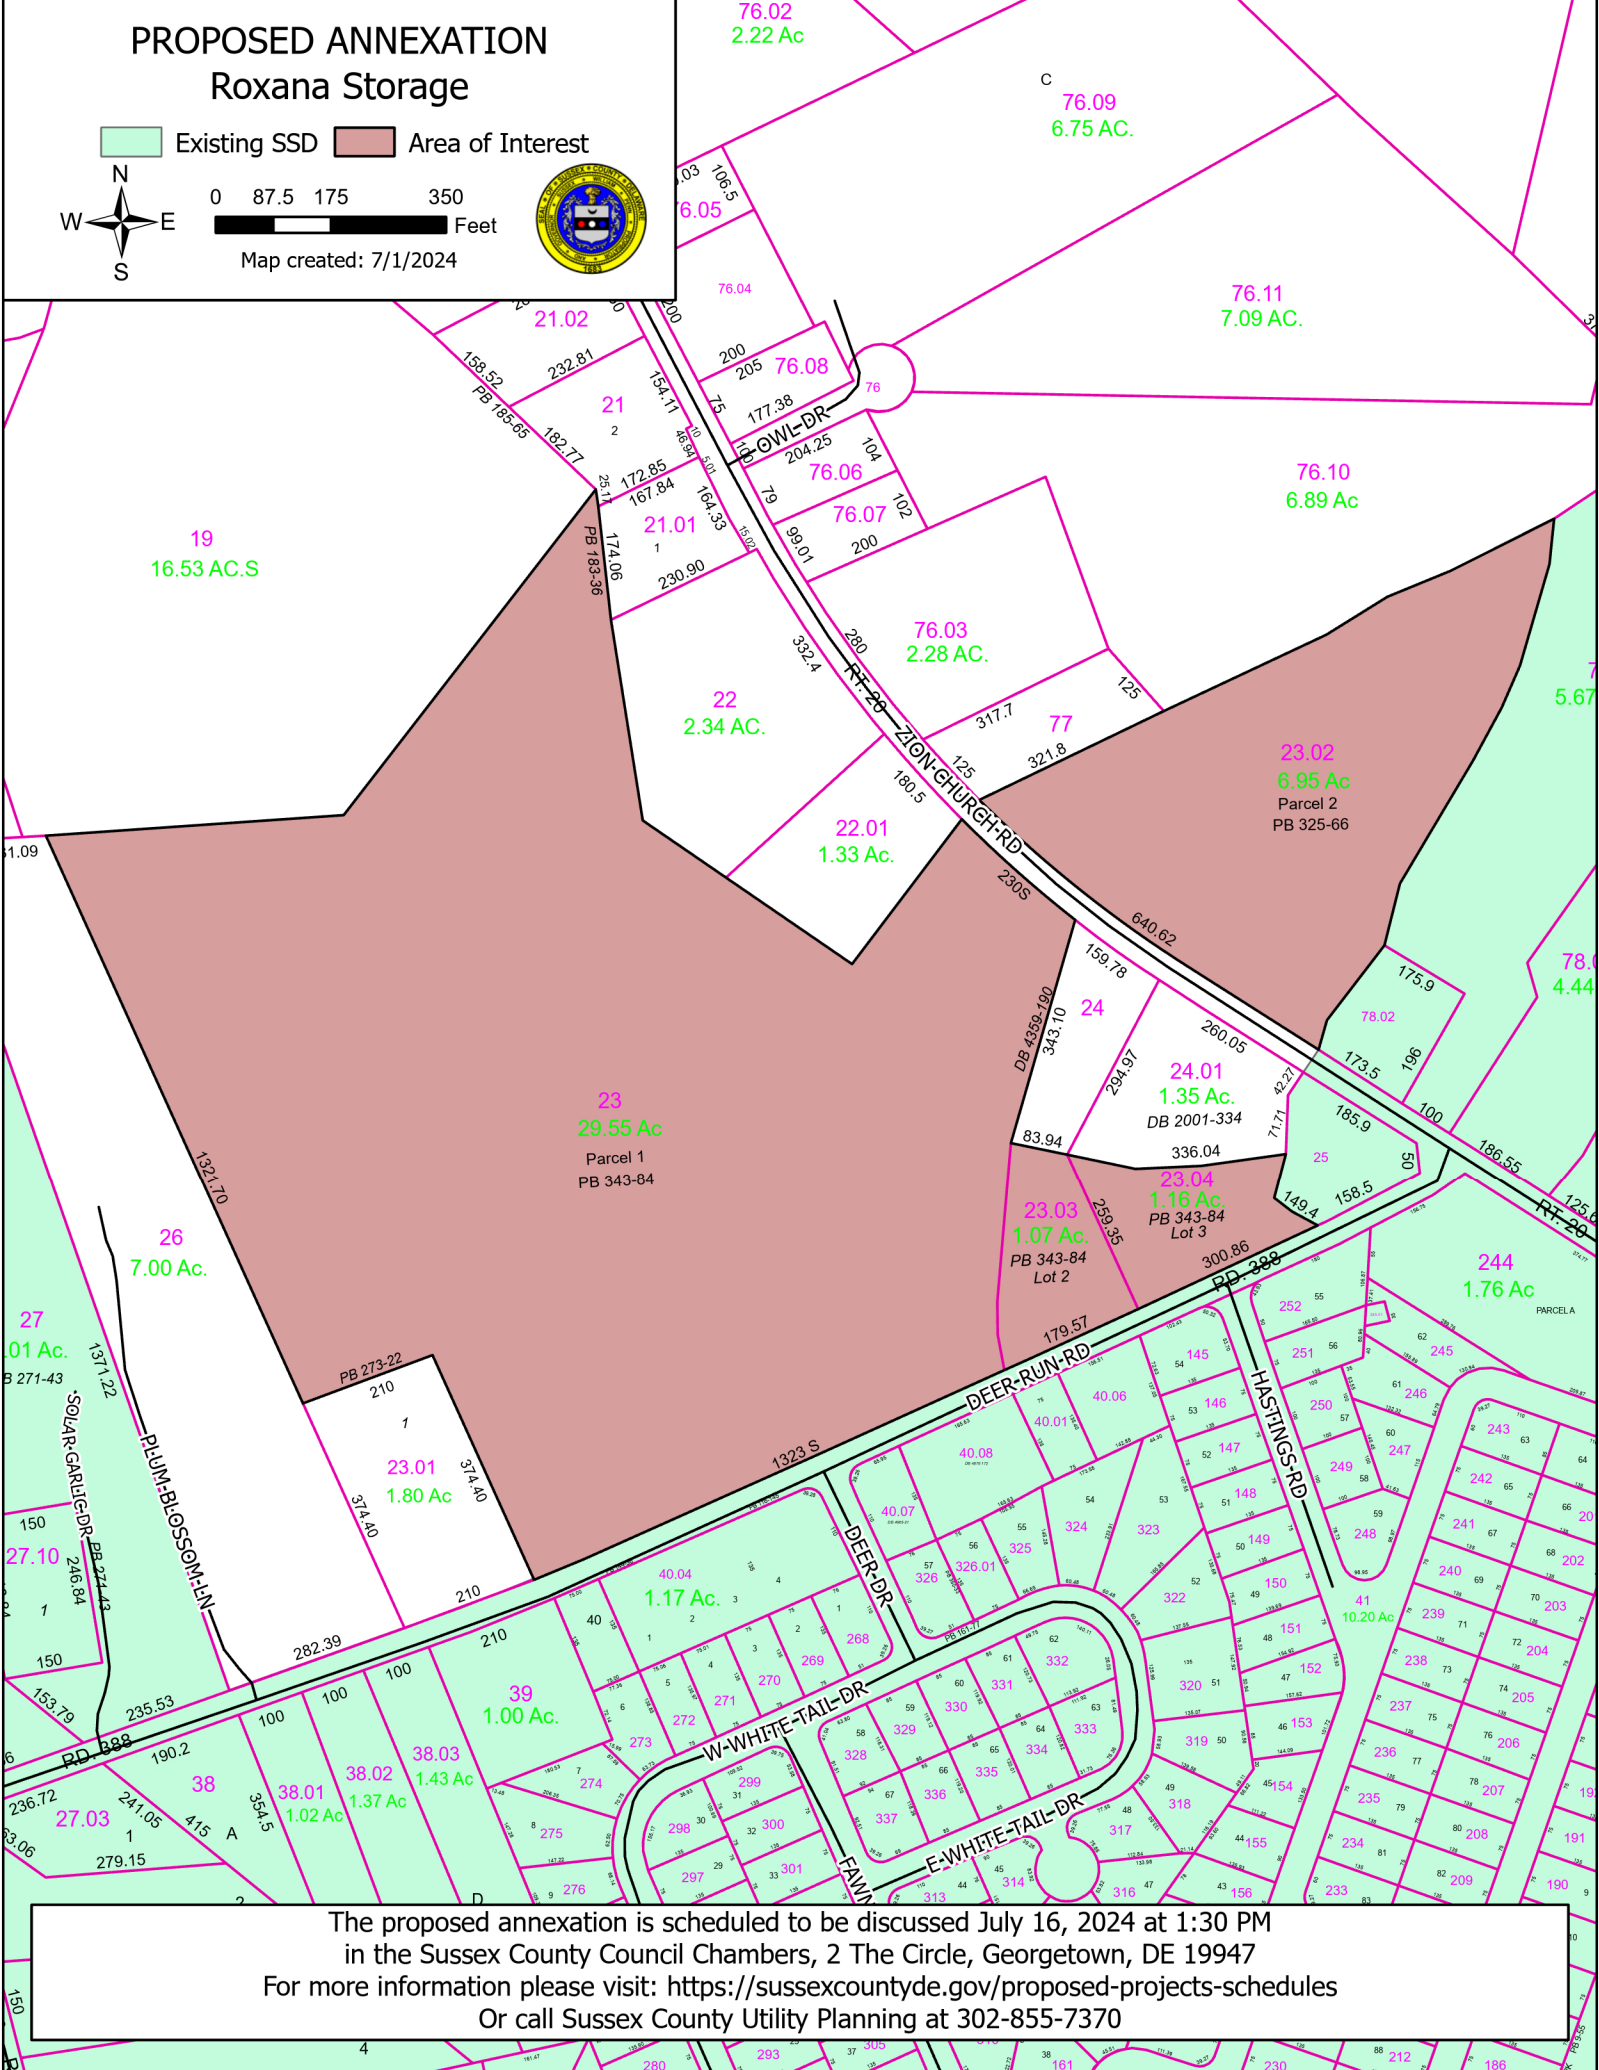

# PROPOSED ANNEXATION Roxana Storage

Existing SSD    Area of Interest

0 87.5 175 350  
Feet  
Map created: 7/1/2024

The proposed annexation is scheduled to be discussed July 16, 2024 at 1:30 PM  
in the Sussex County Council Chambers, 2 The Circle, Georgetown, DE 19947  
For more information please visit: <https://sussexcountyde.gov/proposed-projects-schedules>  
Or call Sussex County Utility Planning at 302-855-7370