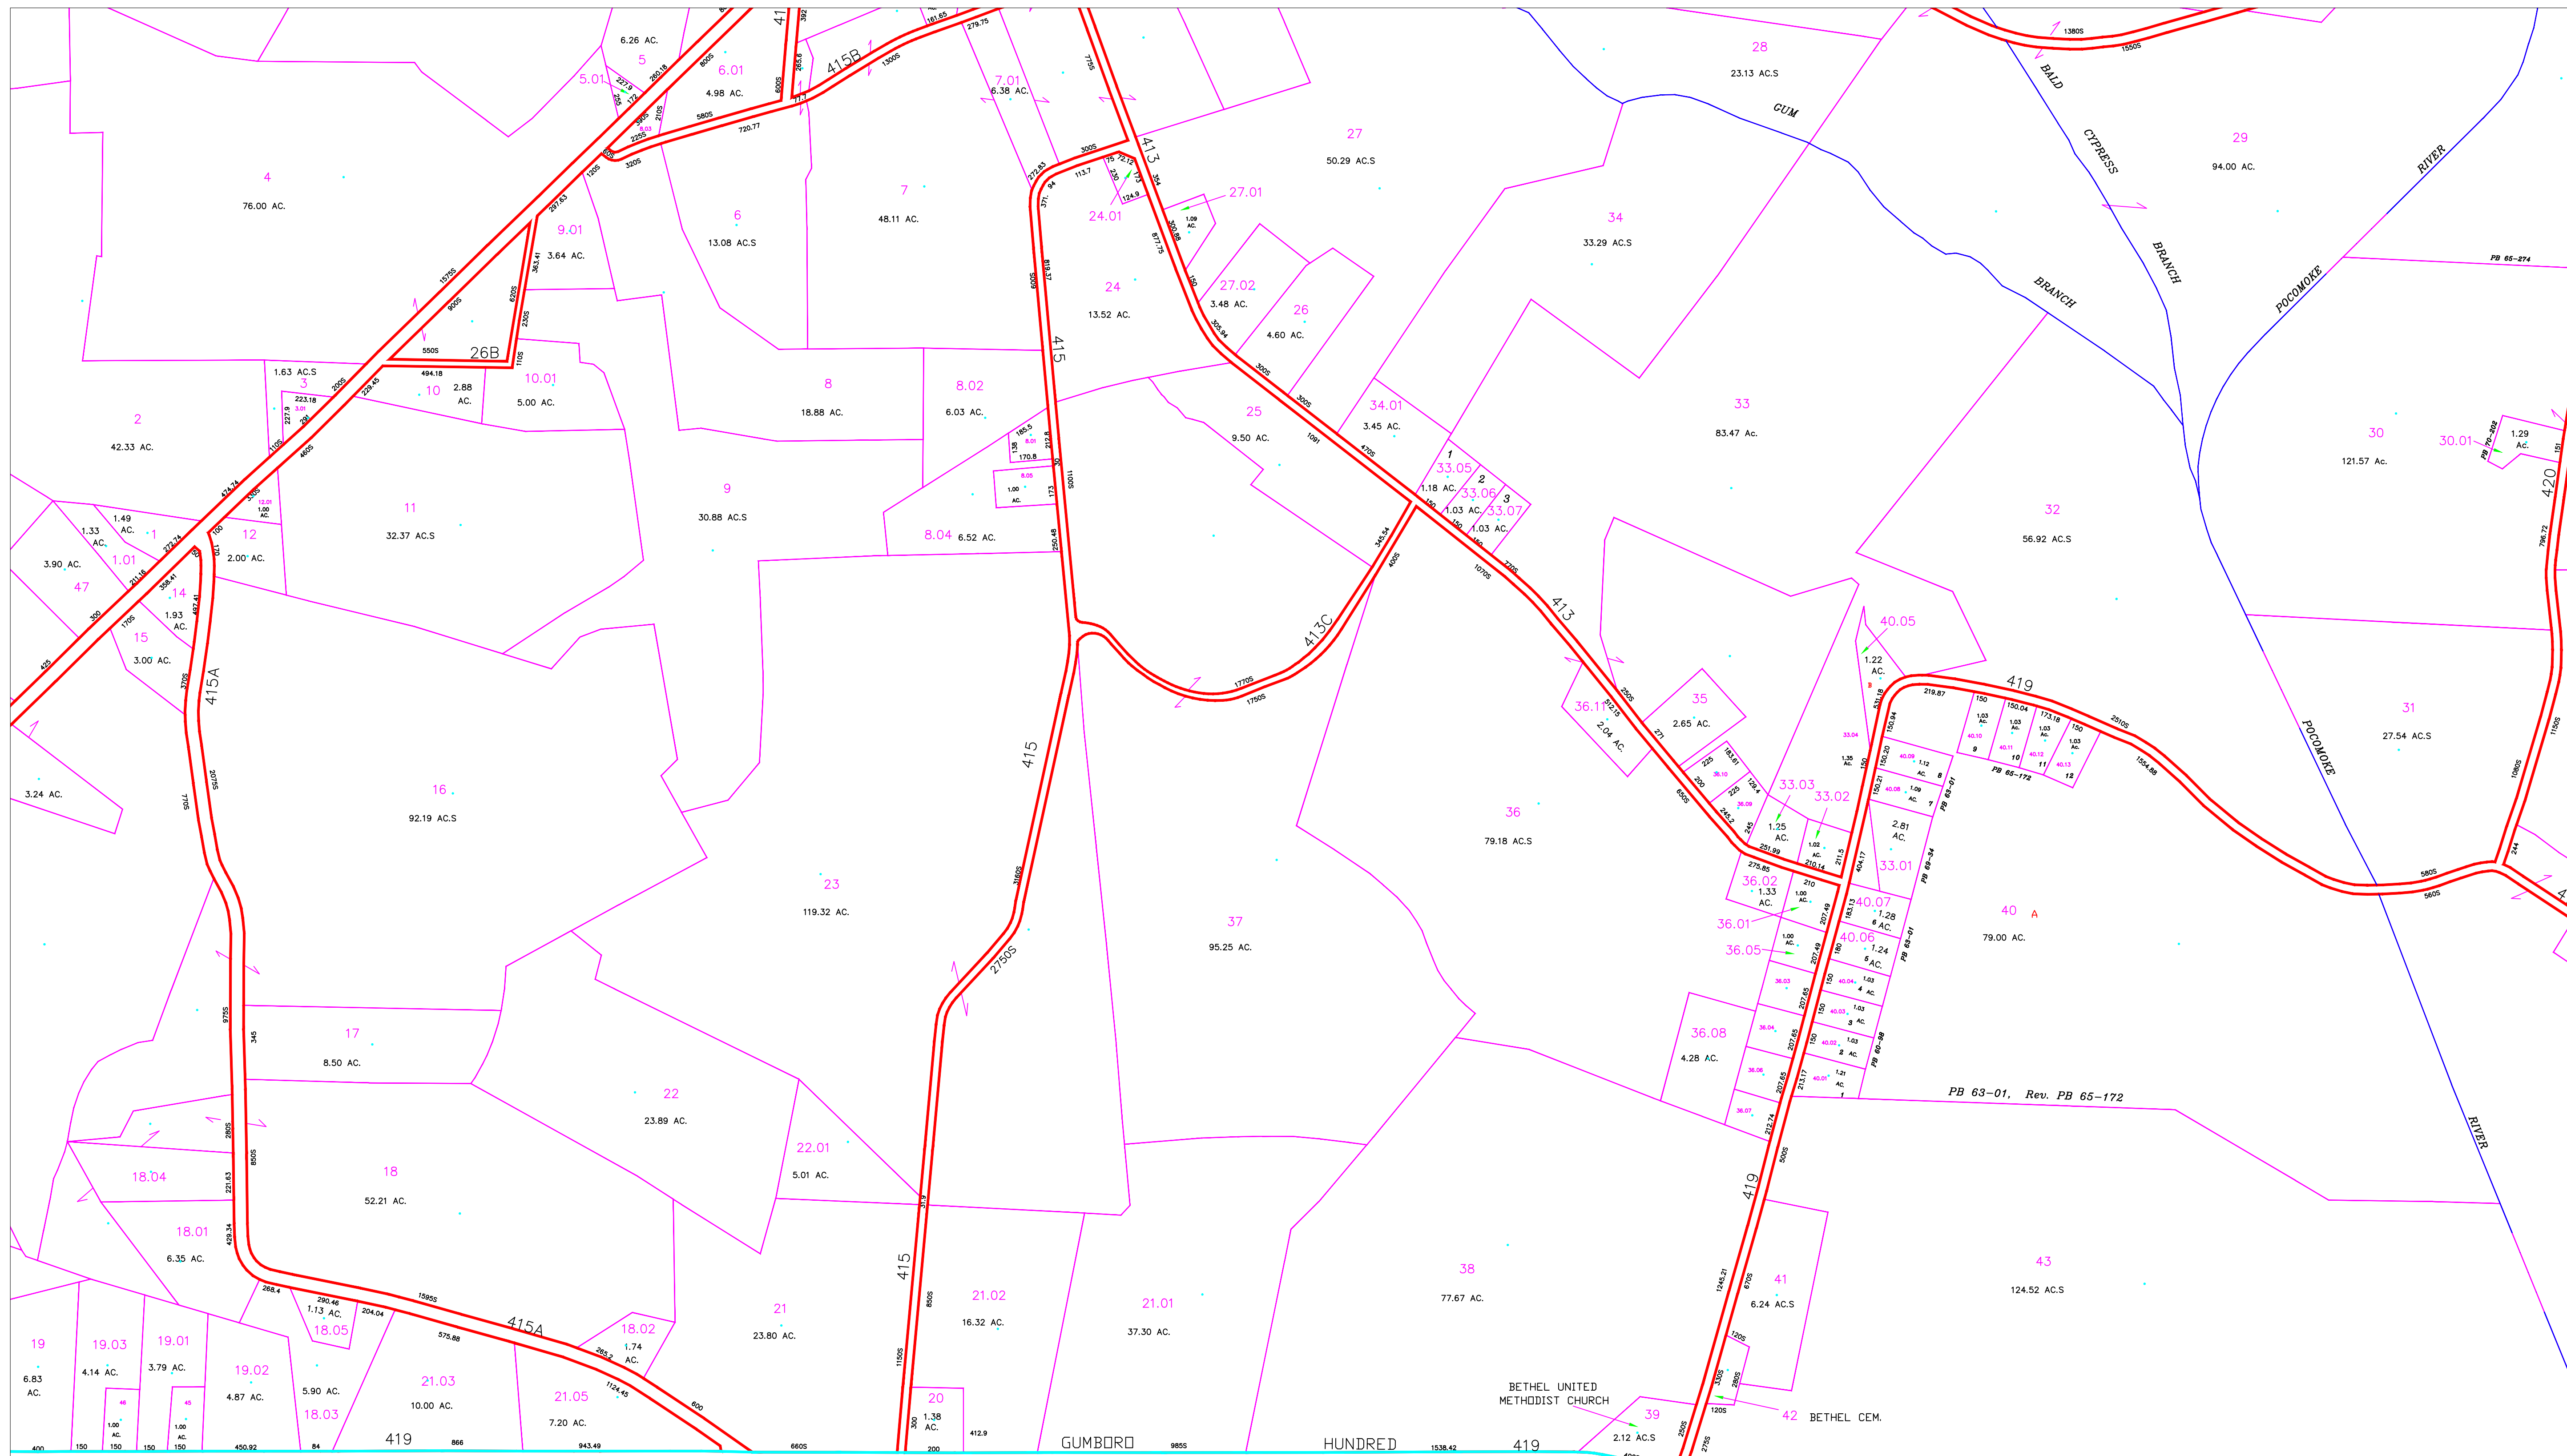

N 171400

GUMBORO HUNDRED 419  
 WICOMICO COUNTY STATE OF MARYLAND

N 163400

DATE OF REVISION: 8-5-03  
 DATE OF COMPILATION: 8-5-03  
 SHEET LAYOUT BASED ON THE DELAWARE STATE PLANE COORDINATE SYSTEM.

THE INFORMATION SHOWN HEREON HAS BEEN COMPILED FROM DEED DESCRIPTIONS, IF AVAILABLE, TAX MAPS AND AERIAL PHOTOGRAPHS. THE ACTUAL BOUNDARIES CAN ONLY BE DETERMINED BY AN APPROPRIATE SURVEY.

SUSSEX COUNTY DELAWARE

SCALE 1 INCH = 400 FEET

LEGEND	
	County Line
	Hundred Line
	District Line
	City or Borough Line
	All Purpose Line
	Original Lot Line
	Property Line
	Map Parcel Number
	Original Lot Number
	Map Scaled Dimension
	Denotes Same Owner
	All Dimensions Shown In Feet

MAP: 3-33-15

D:\SCMap\MPlot\Template\SMARTMAP.bmp

E 521595