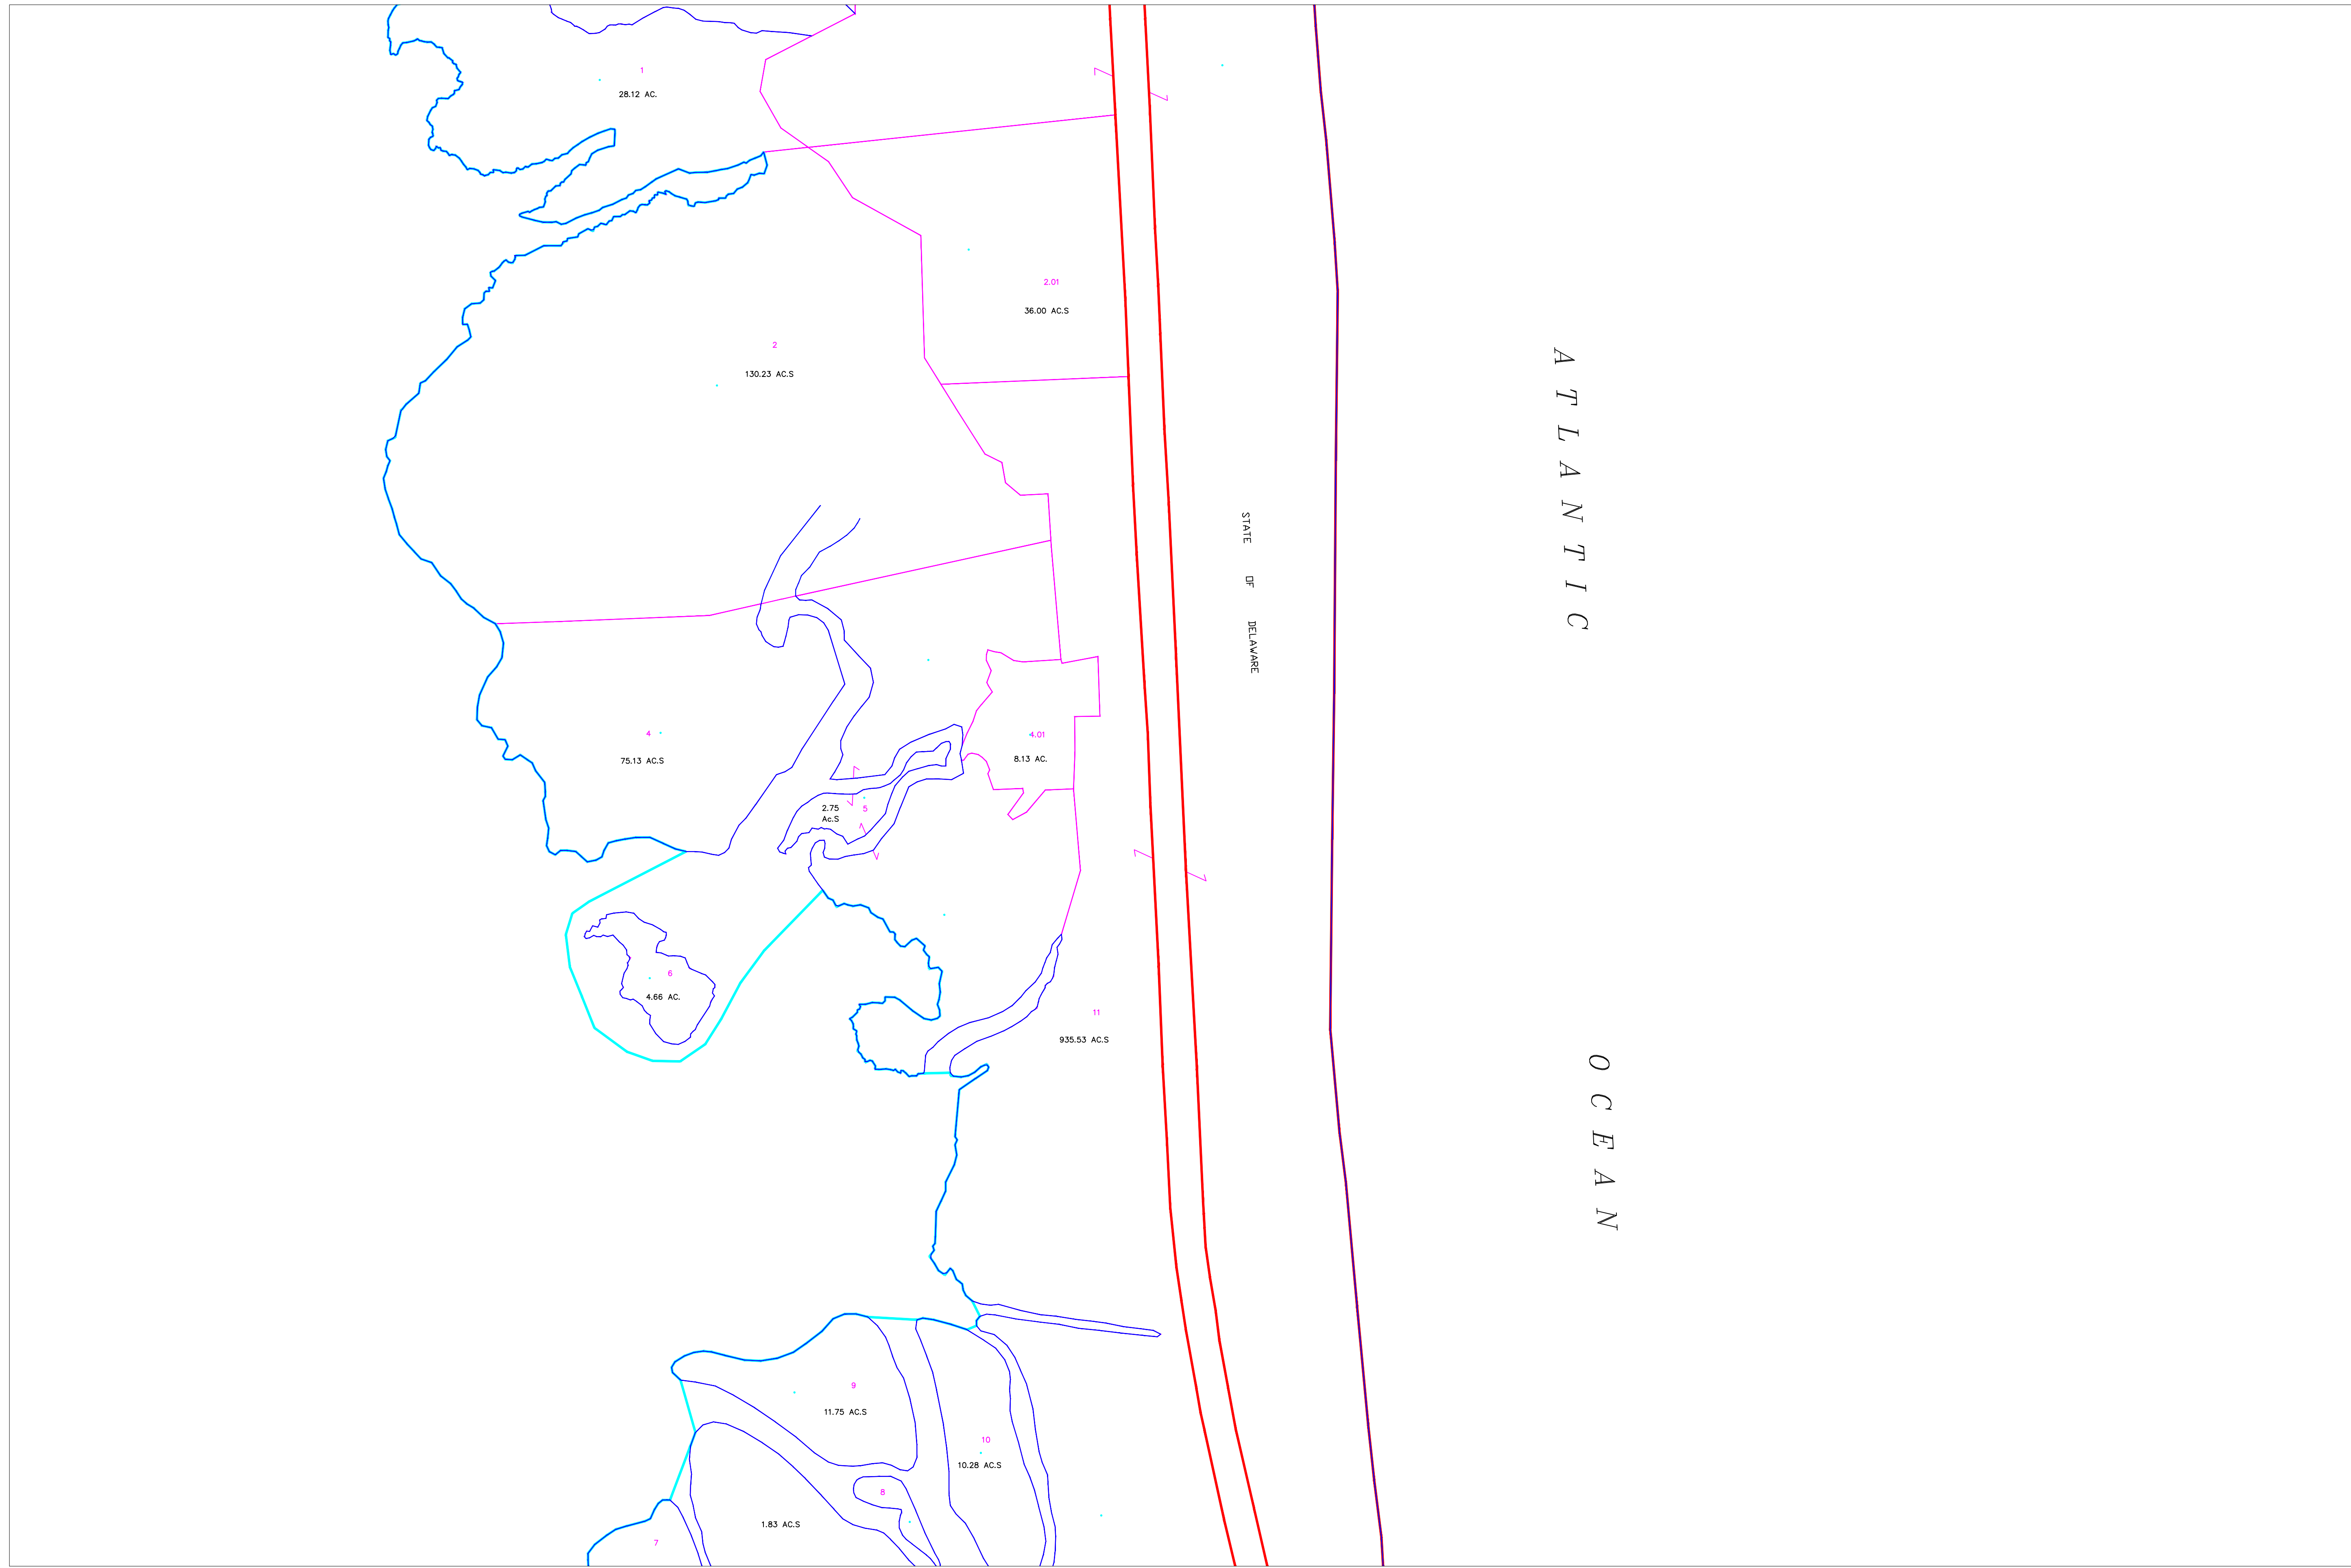

N 235399

N 227399

E 593610

E 605597

DATE OF REVISION: 8-5-03
DATE OF COMPILATION: 8-5-03
SHEET LAYOUT BASED ON THE DELAWARE
STATE PLANE COORDINATE SYSTEM.

SUSSEX COUNTY
DELAWARE

LEGEND			
	County Line	123	Map Parcel Number
	Hundred Line	#	Original Lot Number
	District Line	100 S	Map Scaled Dimension
	City or Borough Line	7	Denotes Same Owner
	All Purpose Line		
	Original Lot Line		
	Property Line		

MAP: 3-34-25

D:\SCMap\MPlot\Template\SMARTMAP.bmp