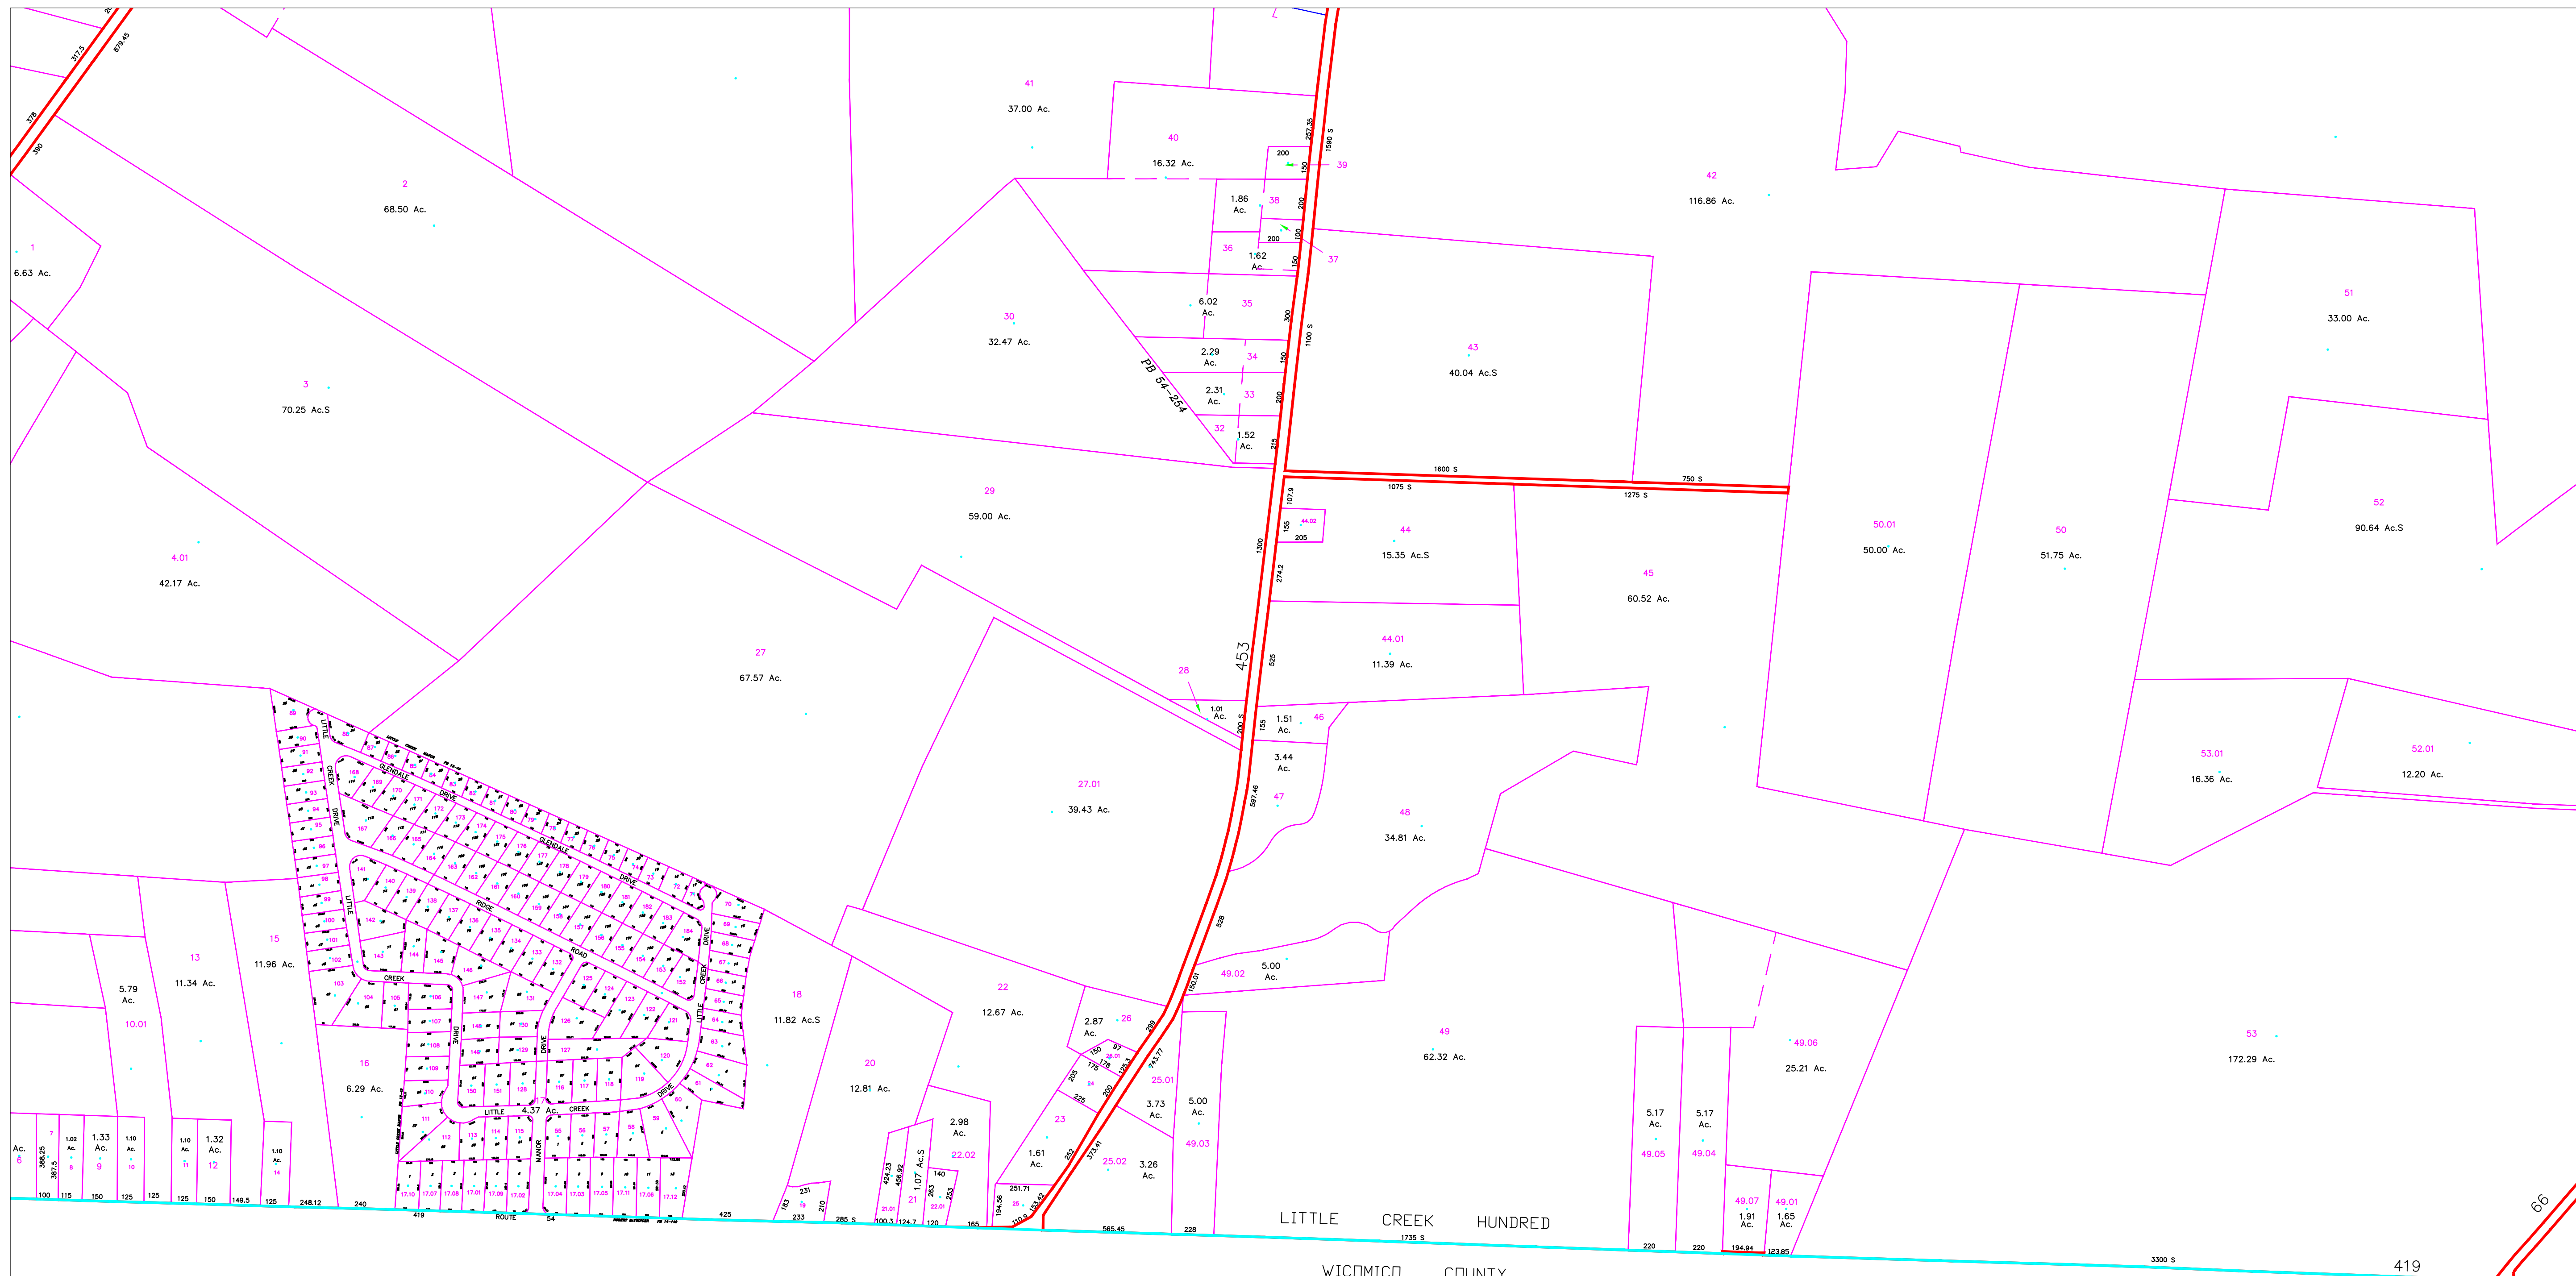

N 171400

N 163400

LITTLE CREEK HUNDRED
WICOMICO COUNTY
STATE OF DELAWARE

DATE OF REVISION: 08-06-03
DATE OF COMPILATION: 08-06-03
SHEET LAYOUT BASED ON THE DELAWARE
STATE PLANE COORDINATE SYSTEM.

SUSSEX COUNTY
DELAWARE

SCALE 1 INCH = 400 FEET

LEGEND		
	County Line	123 Map Parcel Number
	Hundred Line	# Original Lot Number
	District Line	100 S Map Scaled Dimension
	City or Borough Line	7 Denotes Same Owner
	All Purpose Line	
	Original Lot Line	
	Property Line	All Dimensions Shown In Feet

MAP: 5-32-21

E 461604

E 473597