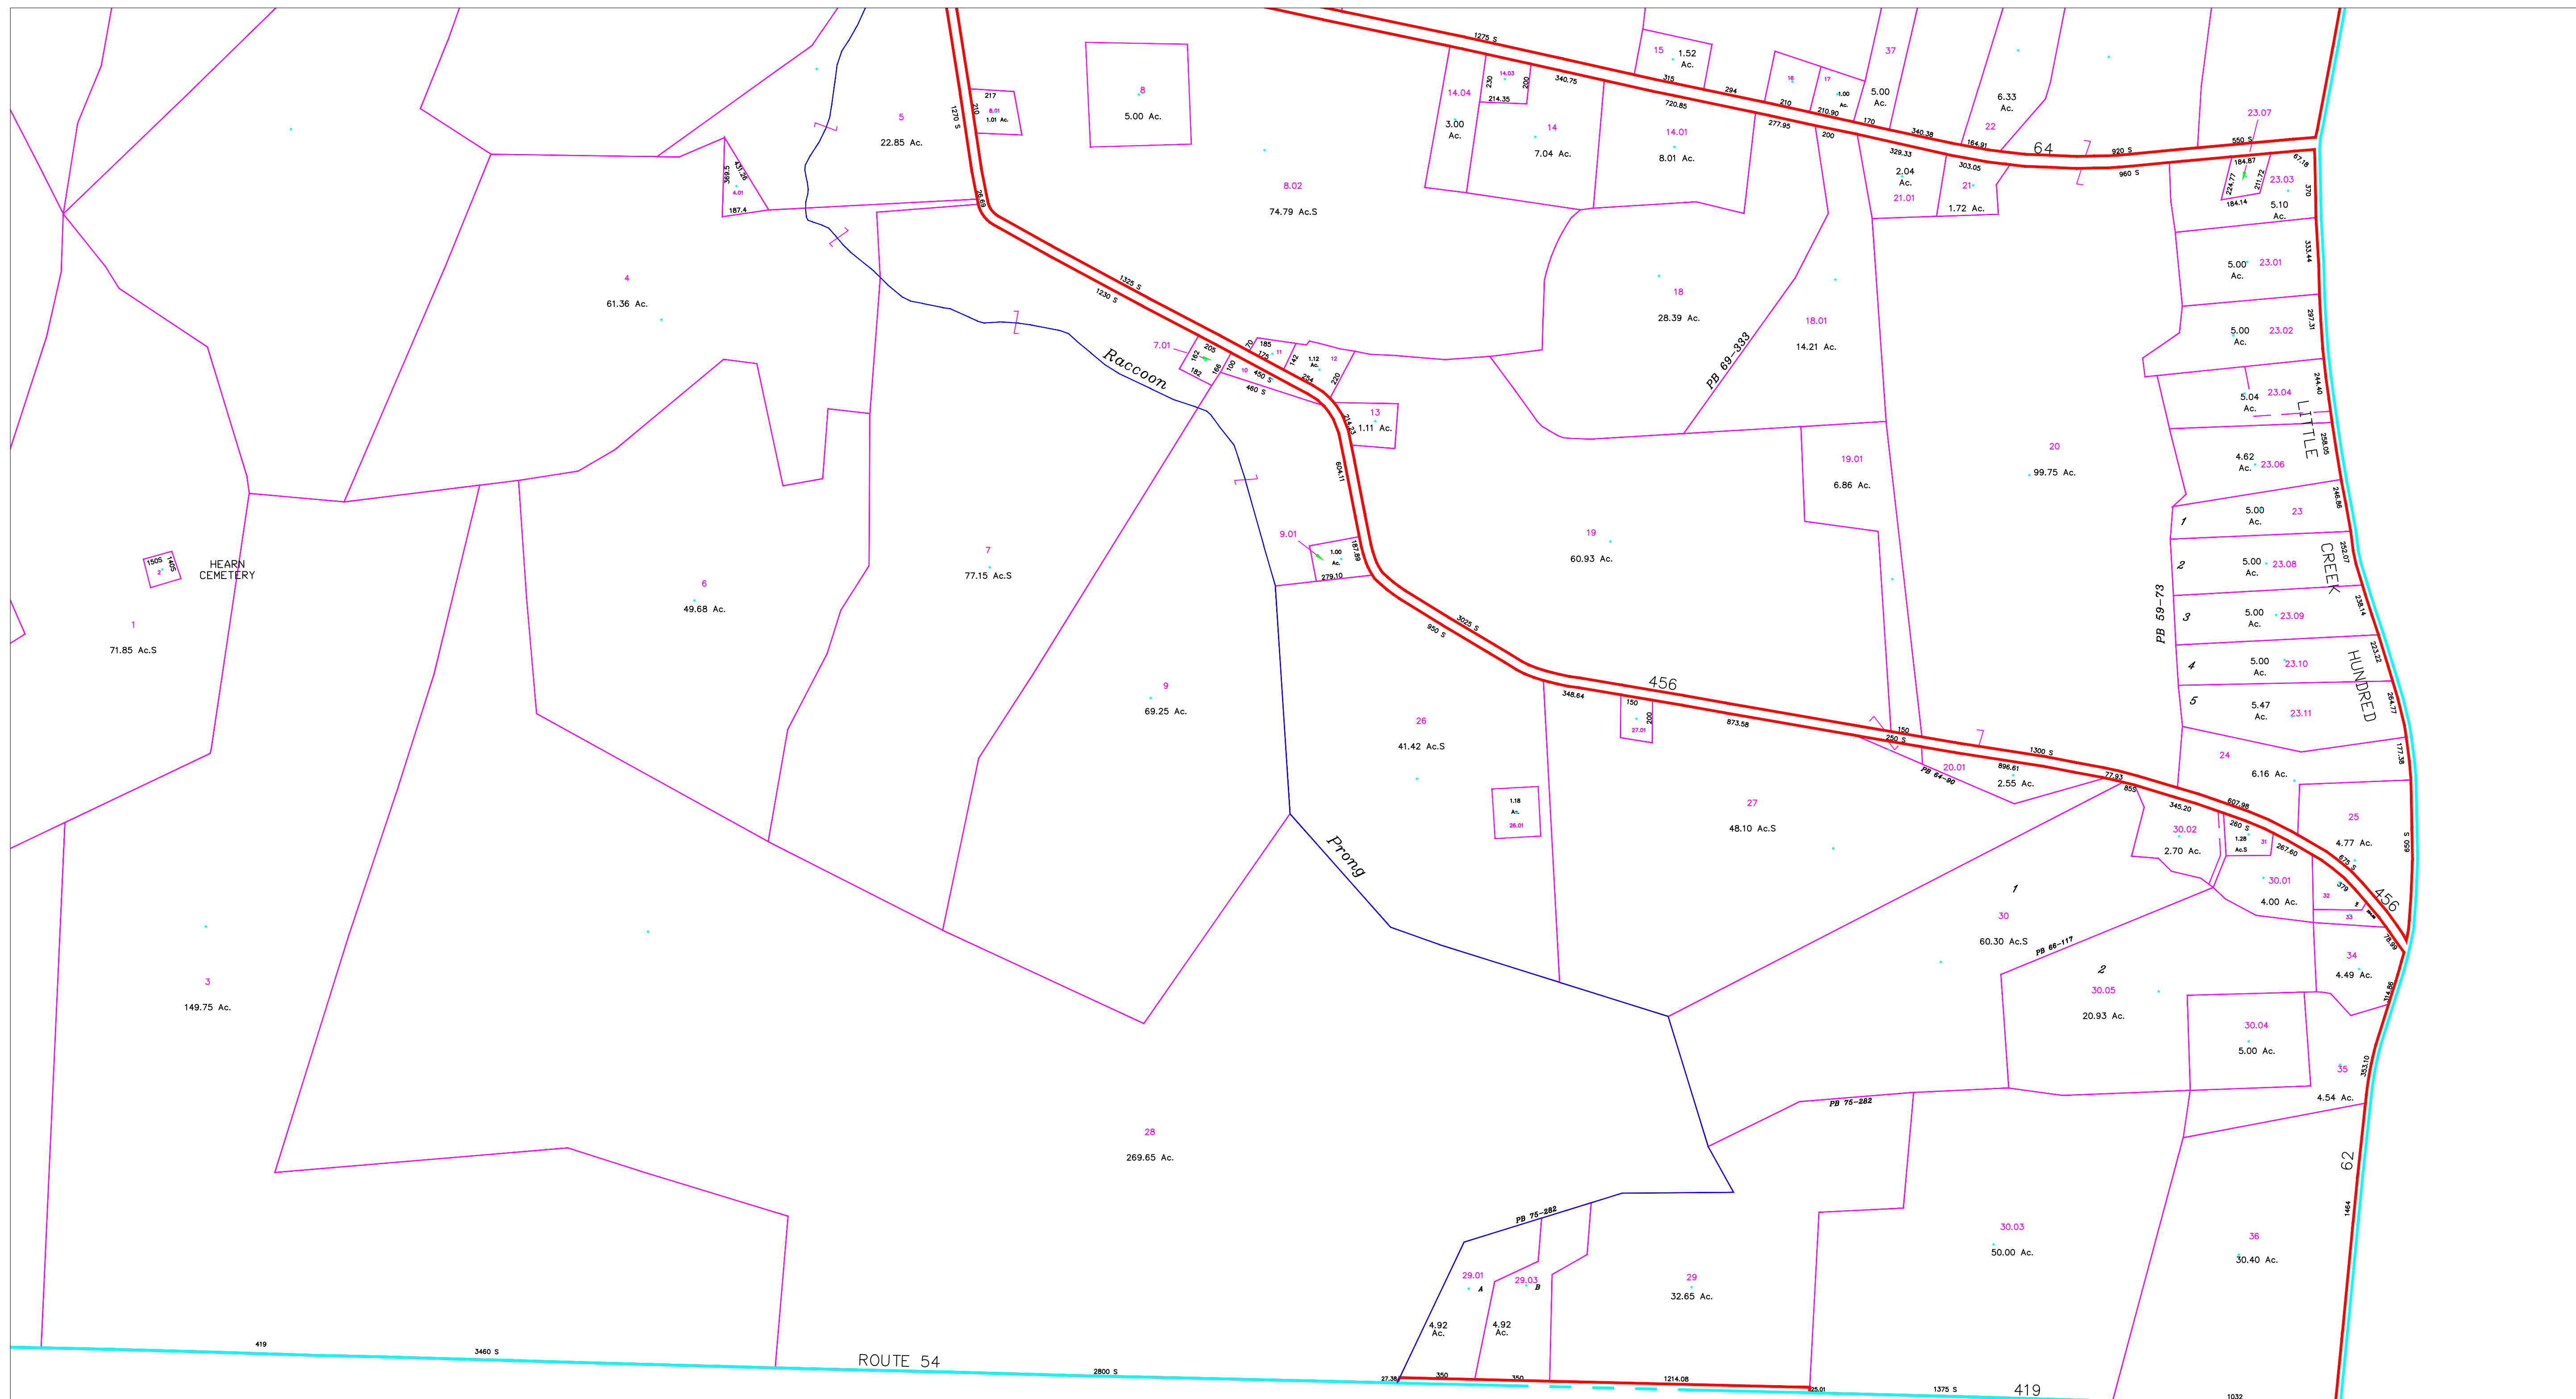

N 171400

N 163400

LITTLE CREEK HUNDRED
WICOMICO COUNTY
STATE OF MARYLAND

WICOMICO

E 485605

E 497598

DATE OF REVISION: 08-06-03
DATE OF COMPILATION: 08-06-03
SHEET LAYOUT BASED ON THE DELAWARE
STATE PLANE COORDINATE SYSTEM.

LEGEND	
	County Line
	Hundred Line
	District Line
	City or Borough Line
	All Purpose Line
	Original Lot Line
	Property Line
	Map Parcel Number
	Original Lot Number
	Map Scaled Dimension
	Denotes Same Owner
All Dimensions Shown In Feet	

MAP: 5-32-23